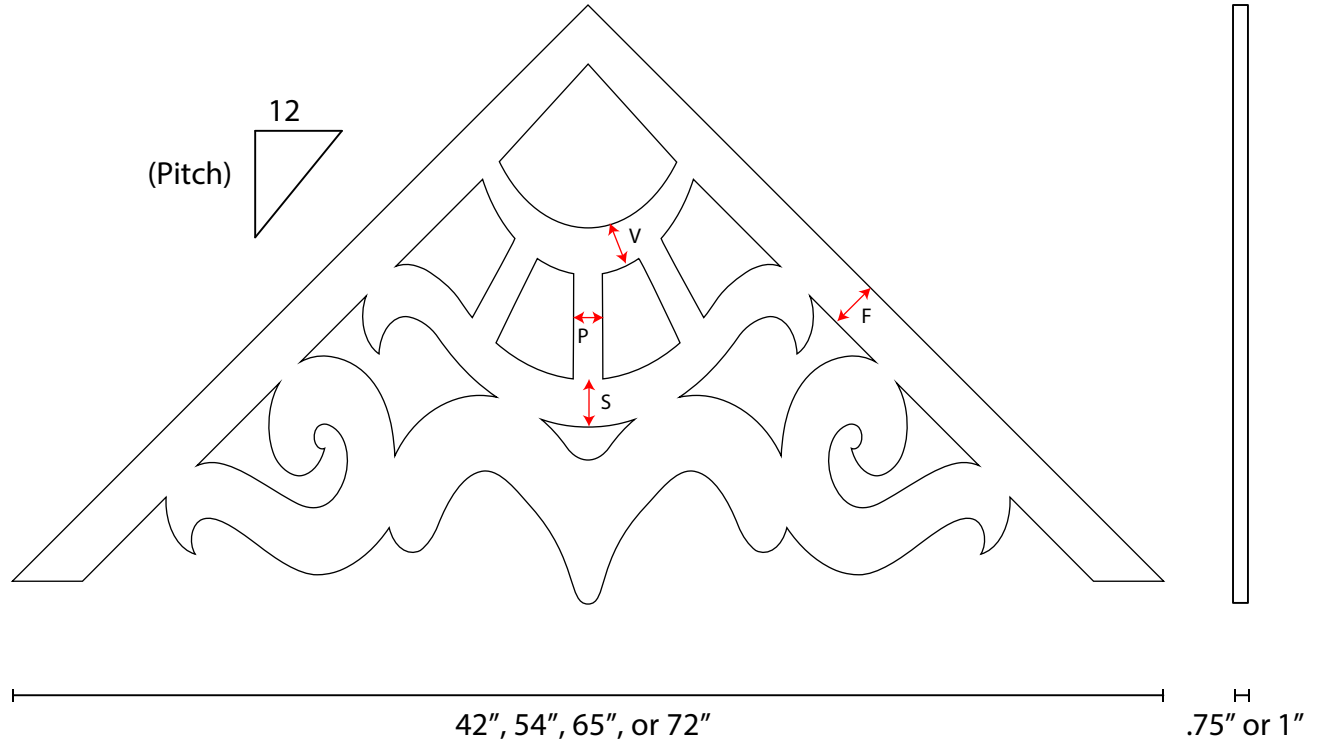

Product Sizing				
Pitch	Post(P)	Stretcher(S)	V	Frame (F)
4/12	2"	2-1/2"	2"	3"
5/12	2"	2-1/2"	2"	3"
6/12	2"	2-1/2"	2"	3"
7/12	2"	3"	2-3/4"	3"
8/12	2"	3"	2-3/4"	3"
9/12	2"	3"	2-3/4"	3"
10/12	2"	3"	2-3/4"	3"
11/12	2"	3"	2-3/4"	3"
12/12	2"	3"	2-3/4"	3"
13/12	2"	3"	2-3/4"	3"
14/12	2"	3"	2-3/4"	3"
15/12	2"	3"	2-3/4"	3"
16/12	2"	3"	2-3/4"	3"

12/12 pitch illustrated

Pitch	Gingerbread Heights (inches)				HEIGHT
	Widths				
	42	54	65	72	
Thickness	.75	.75	1	1	
4/12	7.3	9.3	11.2	12.3	
5/12	9.2	11.7	13.9	15.4	
6/12	11.0	14.0	16.8	18.5	
7/12	12.8	16.3	19.5	21.6	
8/12	14.7	18.7	22.3	24.7	
9/12	16.5	21.0	25.1	27.8	
10/12	18.3	23.3	27.9	30.8	
11/12	20.2	25.7	30.7	33.9	
12/12	22.0	28.0	33.5	37.0	
13/12	23.8	30.3	36.3	40.1	
14/12	25.7	32.7	39.1	43.2	
15/12	27.5	35.0	41.9	46.3	
16/12	29.3	37.3	44.7	49.3	

Scale: Not to scale

Material: PVC