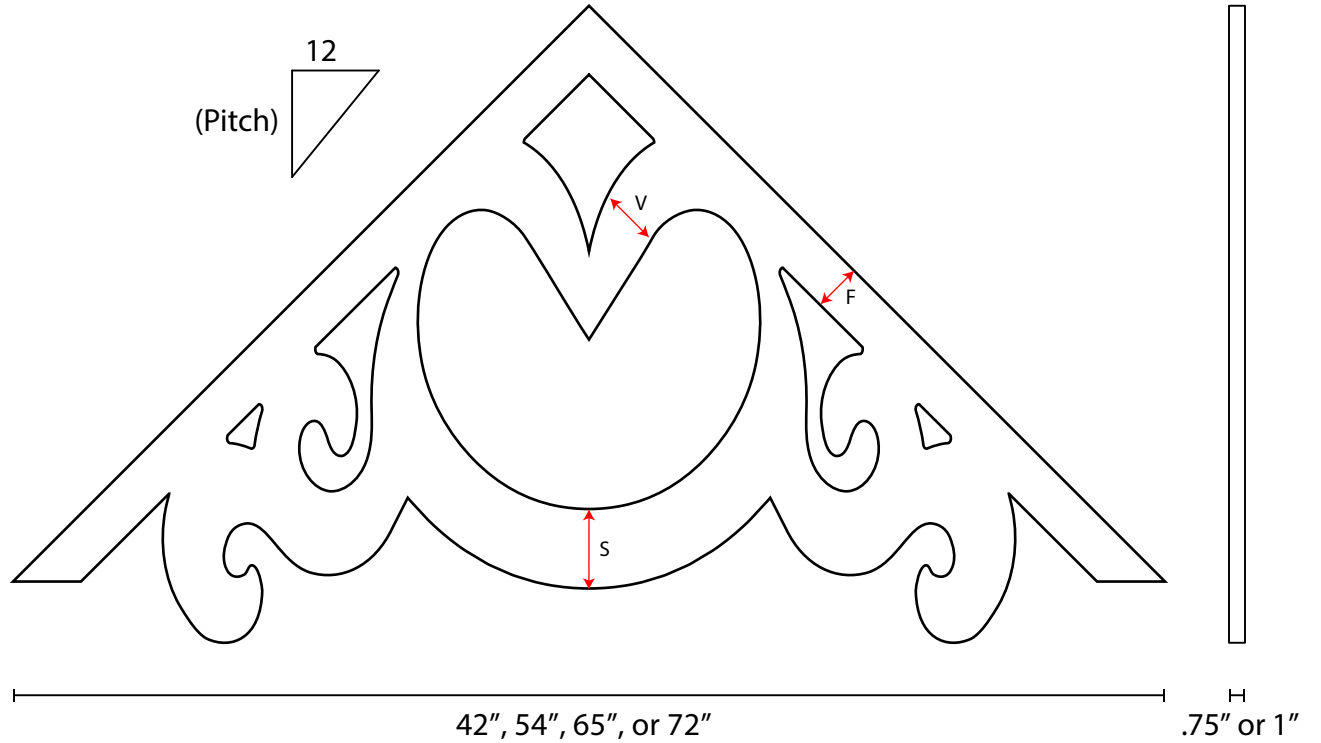

Product Sizing			
Pitch	V	Stretcher(S)	Frame (F)
4/12	2-1/2"	4"	3"
5/12	2-1/2"	4"	3"
6/12	2-1/2"	4"	3"
7/12	3-1/2"	5"	3"
8/12	3-1/2"	5"	3"
9/12	3-1/2"	5"	3"
10/12	3-1/2"	5"	3"
11/12	3-1/2"	5"	3"
12/12	3-1/2"	5"	3"
13/12	3-1/2"	5"	3"
14/12	3-1/2"	5"	3"
15/12	3-1/2"	5"	3"
16/12	3-1/2"	5"	3"

12/12 pitch illustrated

Pitch	Gingerbread Heights (inches)				HEIGHT
	Widths				
	42	54	65	72	
Thickness	.75	.75	1	1	
4/12	8.3	10.3	12.2	13.3	
5/12	10.4	12.9	15.2	16.7	
6/12	12.5	15.5	18.3	20.0	
7/12	14.6	18.1	21.3	23.3	
8/12	16.7	20.7	24.3	26.7	
9/12	18.8	23.3	27.4	30.0	
10/12	20.8	25.8	30.4	33.3	
11/12	22.9	28.4	33.5	36.7	
12/12	25.0	31.0	36.5	40.0	
13/12	27.1	33.6	39.5	43.3	
14/12	29.2	36.2	42.6	46.7	
15/12	31.3	38.8	45.6	50.0	
16/12	33.3	41.3	48.7	53.3	

Scale: Not to scale

Material: PVC