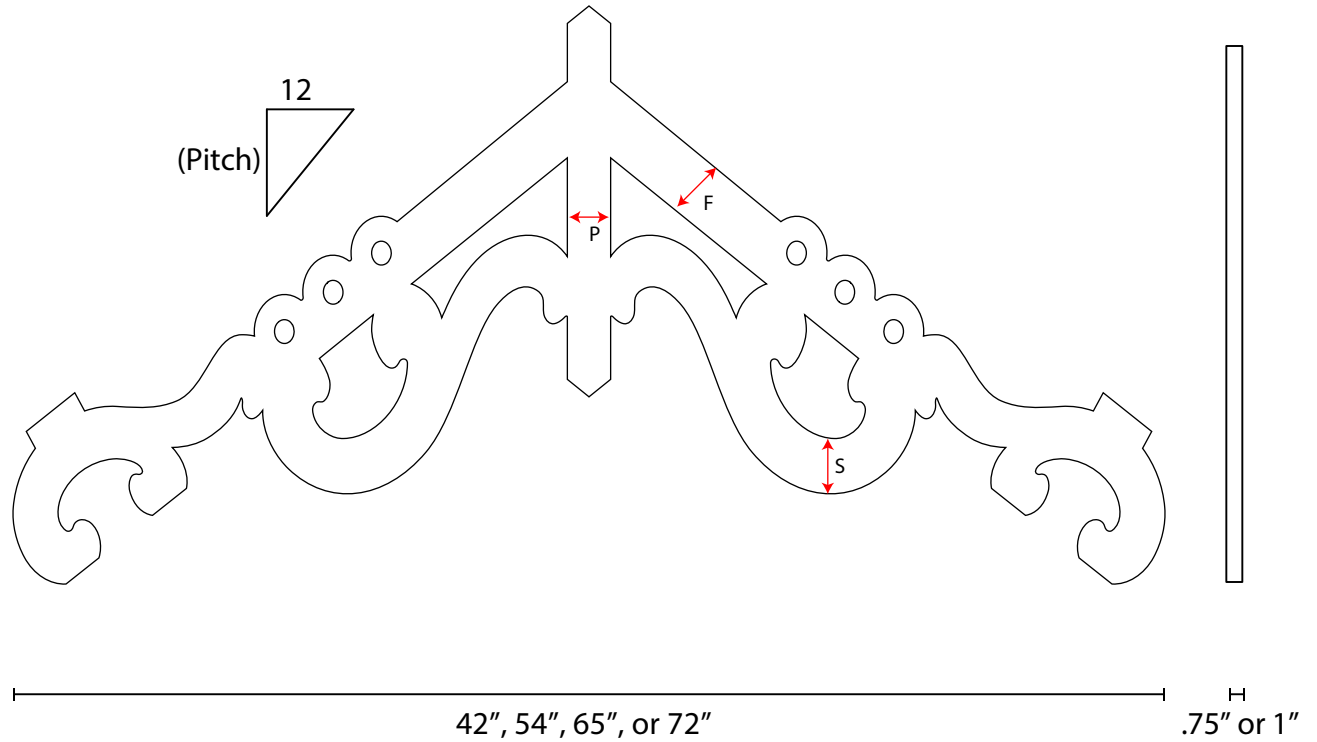

Product Sizing

Pitch	Post(P)	Stretcher(S)	Frame (F)
4/12	2"	2-1/2"	2-1/2"
5/12	2"	2-1/2"	2-1/2"
6/12	2"	2-1/2"	2-1/2"
7/12	2-3/4"	3-1/2"	3-1/2"
8/12	2-3/4"	3-1/2"	3-1/2"
9/12	2-3/4"	3-1/2"	3-1/2"
10/12	2-3/4"	3-1/2"	3-1/2"
11/12	2-3/4"	3-1/2"	3-1/2"
12/12	2-3/4"	3-1/2"	3-1/2"
13/12	2-3/4"	3-1/2"	3-1/2"
14/12	2-3/4"	3-1/2"	3-1/2"
15/12	2-3/4"	3-1/2"	3-1/2"
16/12	2-3/4"	3-1/2"	3-1/2"

12/12 pitch illustrated

Pitch	Gingerbread Heights (inches)				HEIGHT
	Widths				
	42	54	65	72	
<i>Thickness</i>	<i>.75</i>	<i>.75</i>	<i>1</i>	<i>1</i>	
4/12	7	9	10.83	12	
5/12	8.75	11.25	13.5	15	
6/12	10.5	13.5	16.25	18	
7/12	12.25	15.75	18.96	21	
8/12	14	18	21.67	24	
9/12	15.75	20.25	24.38	27	
10/12	17.5	22.5	27.08	30	
11/12	19.25	24.75	29.79	33	
12/12	21	27	32.5	36	
13/12	22.75	29.25	35.21	39	
14/12	24.5	31.5	37.92	42	
15/12	26.25	33.75	40.63	45	
16/12	28	36	43.33	48	

Scale: Not to scale

Material: PVC