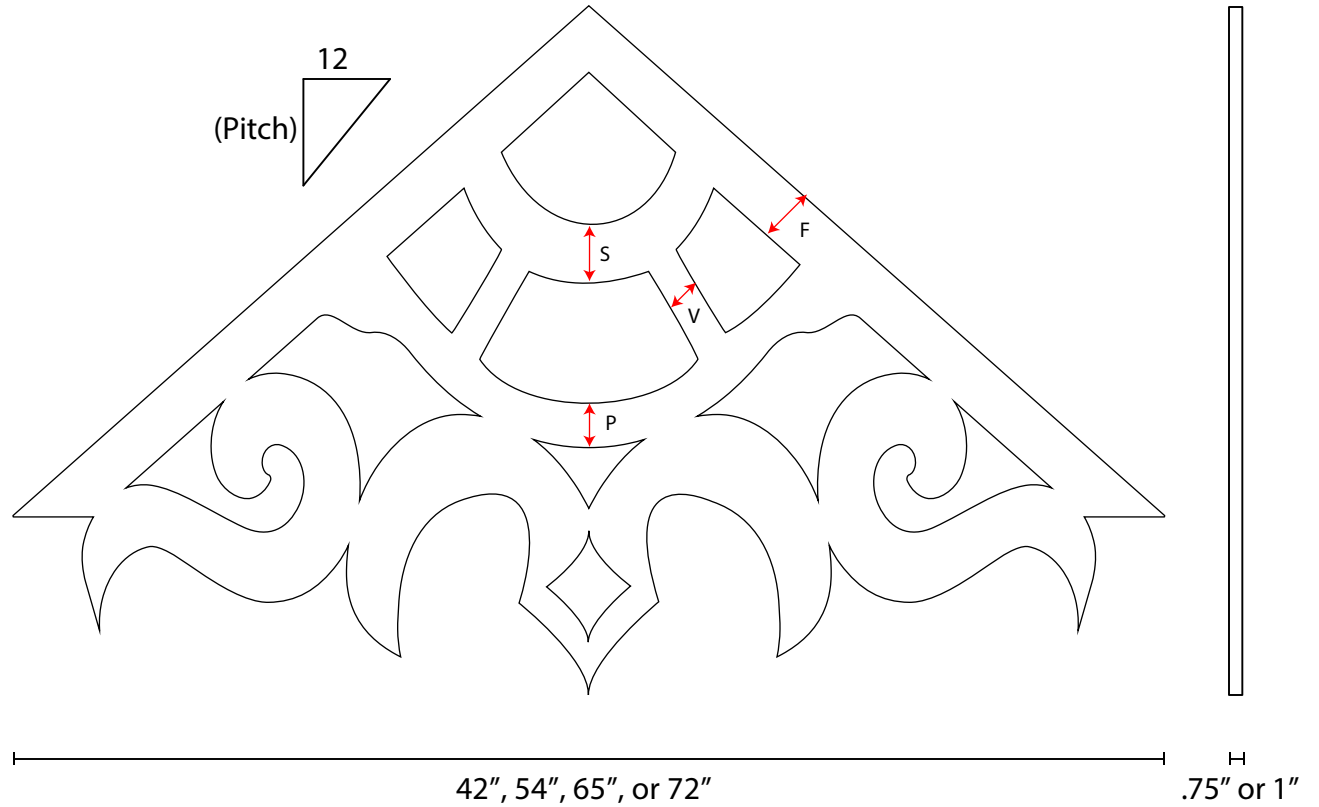

Product Sizing				
Pitch	Post(P)	Stretcher(S)	V	Frame (F)
4/12	2"	2-1/2"	1-1/4"	2-1/2"
5/12	2"	2-1/2"	1-1/4"	2-1/2"
6/12	2"	2-1/2"	1-1/4"	2-1/2"
7/12	2-3/4"	3-1/2"	2-1/4"	3-1/2"
8/12	2-3/4"	3-1/2"	2-1/4"	3-1/2"
9/12	2-3/4"	3-1/2"	2-1/4"	3-1/2"
10/12	2-3/4"	3-1/2"	2-1/4"	3-1/2"
11/12	2-3/4"	3-1/2"	2-1/4"	3-1/2"
12/12	2-3/4"	3-1/2"	2-1/4"	3-1/2"
13/12	2-3/4"	3-1/2"	2-1/4"	3-1/2"
14/12	2-3/4"	3-1/2"	2-1/4"	3-1/2"
15/12	2-3/4"	3-1/2"	2-1/4"	3-1/2"
16/12	2-3/4"	3-1/2"	2-1/4"	3-1/2"

12/12 pitch illustrated

Pitch	Gingerbread Heights (inches)				HEIGHT
	Widths				
	42	54	65	72	
Thickness	.75	.75	1	1	
4/12	10.7	12.7	14.5	15.7	
5/12	13.3	15.8	18.1	19.6	
6/12	16.0	19.0	21.8	23.5	
7/12	18.7	22.2	25.4	27.4	
8/12	21.3	25.3	29.0	31.3	
9/12	24.0	28.5	32.6	35.3	
10/12	26.7	31.7	36.2	39.2	
11/12	29.3	34.8	39.9	43.1	
12/12	32.0	38.0	43.5	47.0	
13/12	34.7	41.2	47.1	50.9	
14/12	37.3	44.3	50.8	54.8	
15/12	40.0	47.5	54.4	58.8	
16/12	42.7	50.7	58.0	62.7	

Scale: Not to scale

Material: PVC