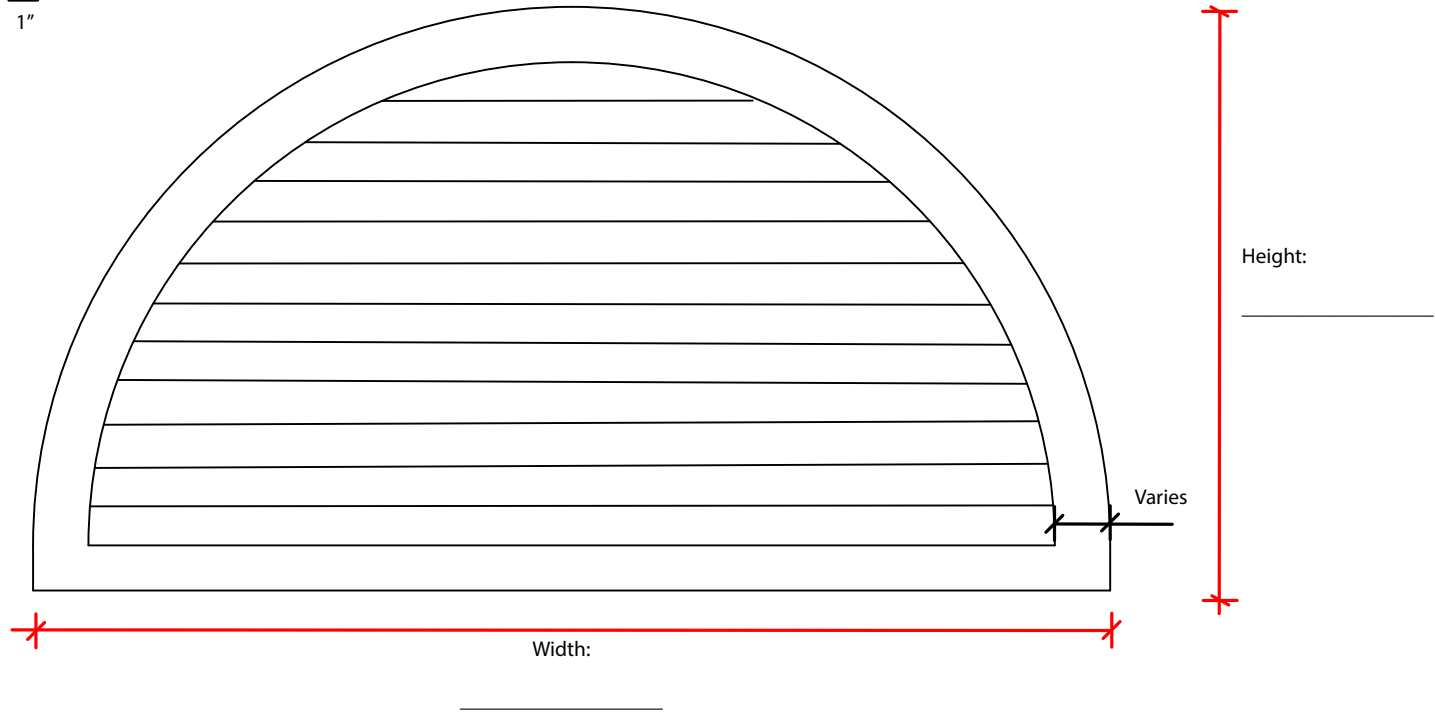

- Open
- Closed

Innovative PVC Systems

CUSTOMER APPROVAL

x _____

DATE

x _____

Half Round Louvre

LPX#E-##

Order _____

October 13, 2021

Scale: Not to scale

Material: PVC

Texture: Smooth ___ Woodgrain ___