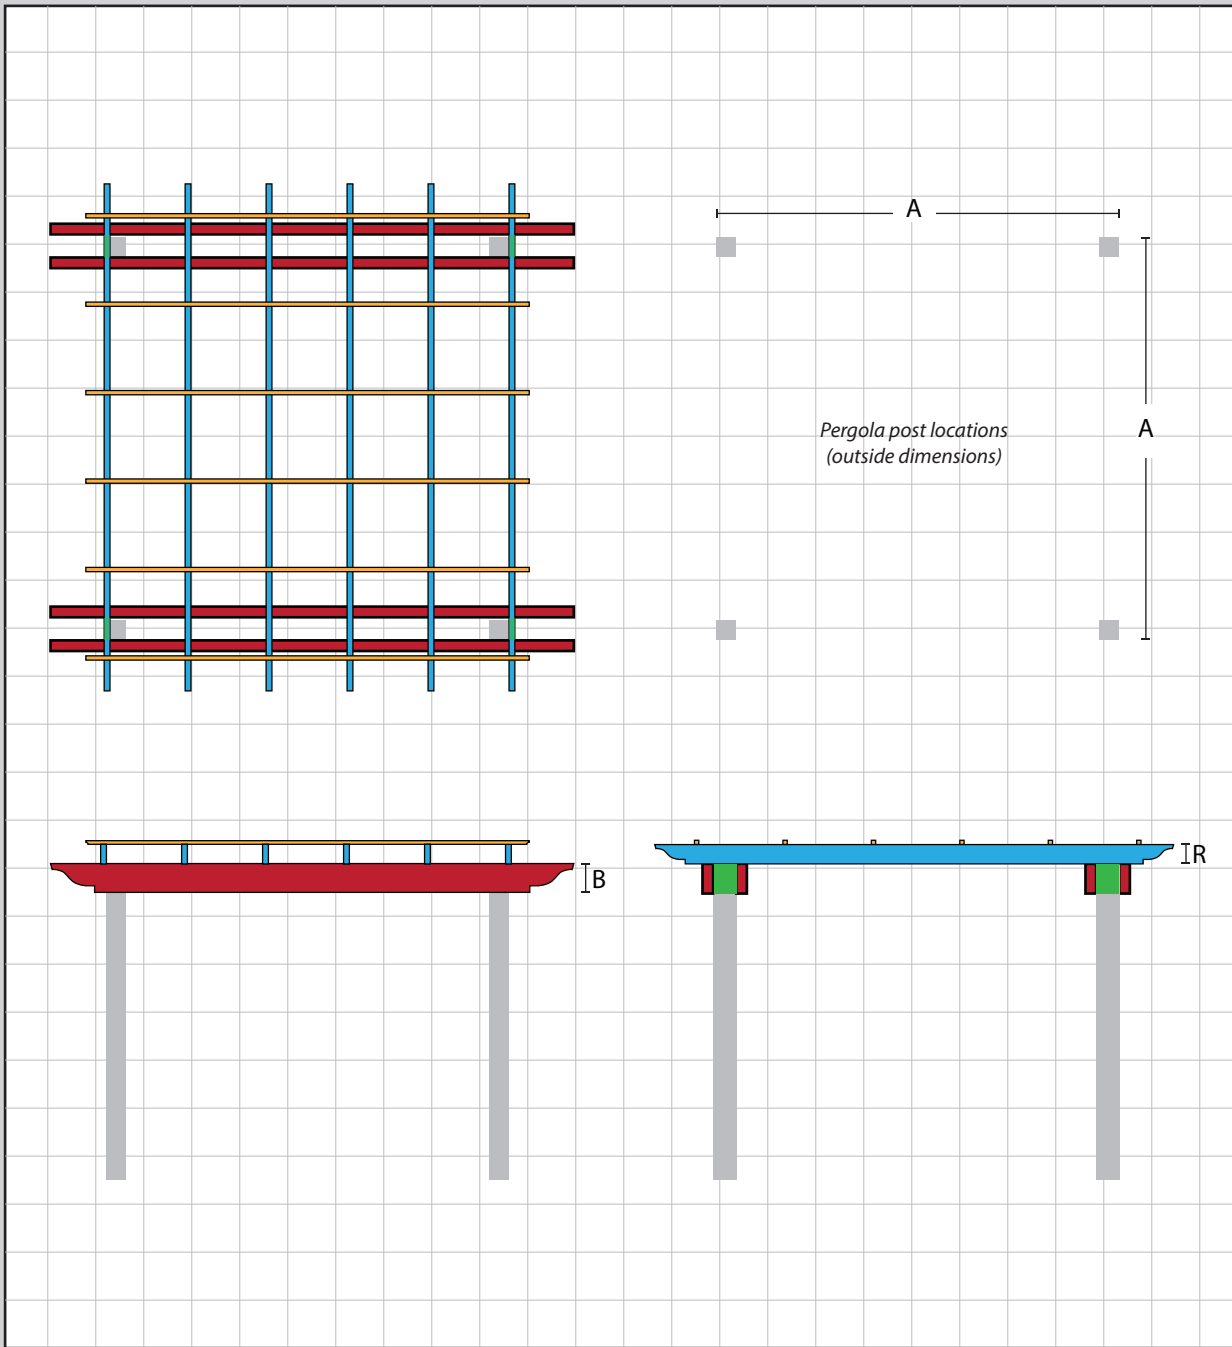

### Pergola Kits

**Pergola Size (A)**  
8'x8'  
10'x10'

**Pergola Beam (B)**  
Height:  
7.25"  
9.25"  
Width: 4"  
with Aluminum Stiffener

**Rafters (R)**  
Height:  
5.5"  
7.25"  
Width: 2"

**Accent Rafters**  
Optional  
2"x2"

**Install Blocks**  
Included

**Columns:**  
Fill out attached column requisition

### Tail Styles

*Bayshore*      *Unique Flare*

*Edgewater*      *Square Edge*

*Bayside*      *Blue Water*