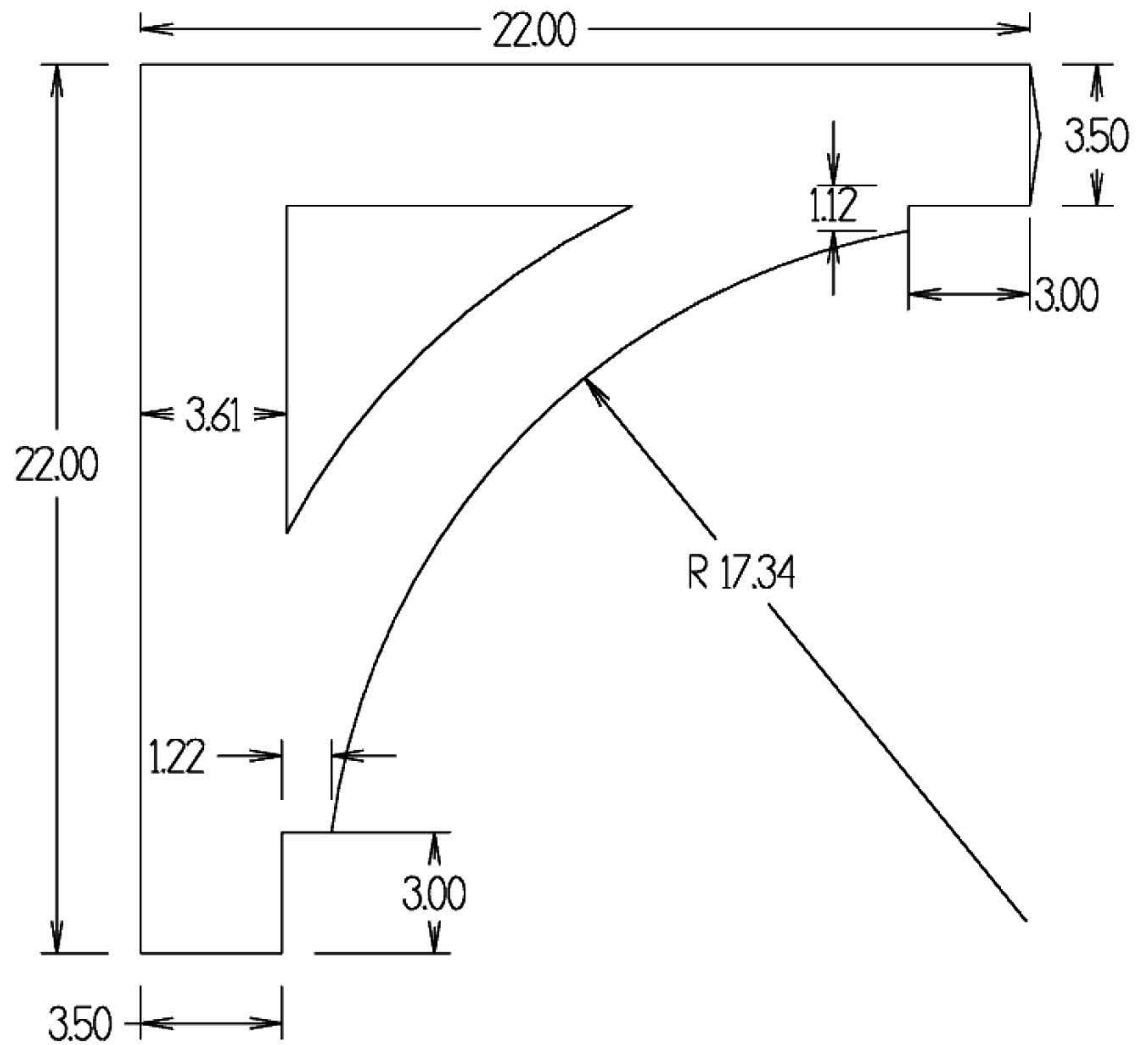

Innovative PVC Systems

CUSTOMER APPROVAL

**GBP2701**

DATE  
June 29, 2018

Drawn by: HM  
Material: PVC

Scale: Not to scale  
Texture: Smooth

Innovative PVC Systems

CUSTOMER APPROVAL

**GBP2701-2**

DATE  
June 29, 2018

Drawn by: HM  
Material: PVC

Scale: Not to scale  
Texture: Smooth

Innovative PVC Systems

CUSTOMER APPROVAL

**GBP2701-3**

DATE  
June 29, 2018

Drawn by: HM  
Material: PVC

Scale: Not to scale  
Texture: Smooth