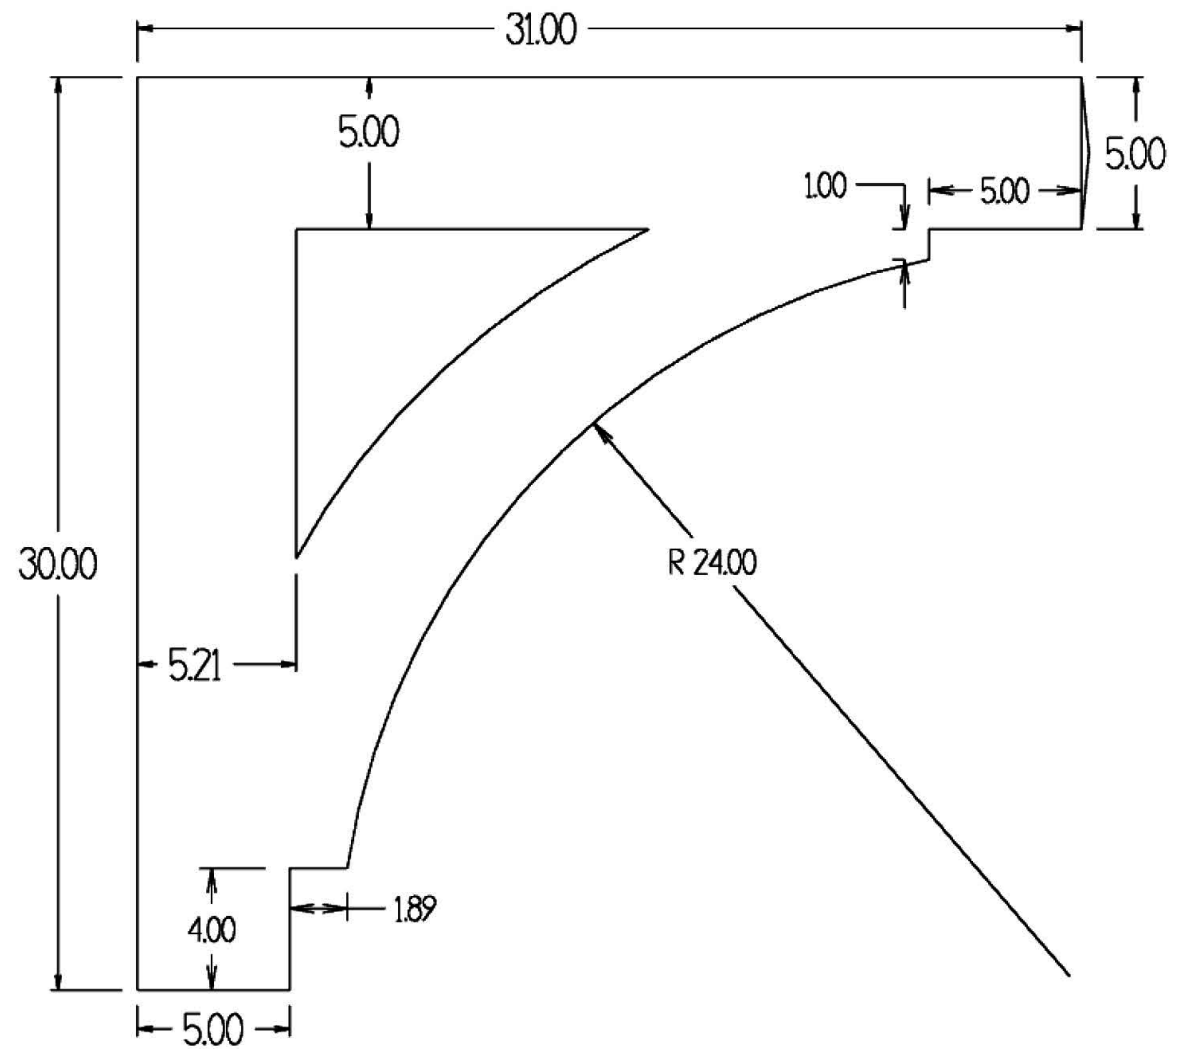

Innovative PVC Systems

CUSTOMER APPROVAL

**GBP2701**

DATE  
June 29, 2018

Drawn by: HM  
Material: PVC

Scale: Not to scale  
Texture: Smooth

Innovative PVC Systems

CUSTOMER APPROVAL

**GBP2701-2**

DATE  
June 29, 2018

Drawn by: HM  
Material: PVC

Scale: Not to scale  
Texture: Smooth

Innovative PVC Systems

CUSTOMER APPROVAL

**GBP2701-3**

DATE  
June 29, 2018

Drawn by: HM  
Material: PVC

Scale: Not to scale  
Texture: Smooth