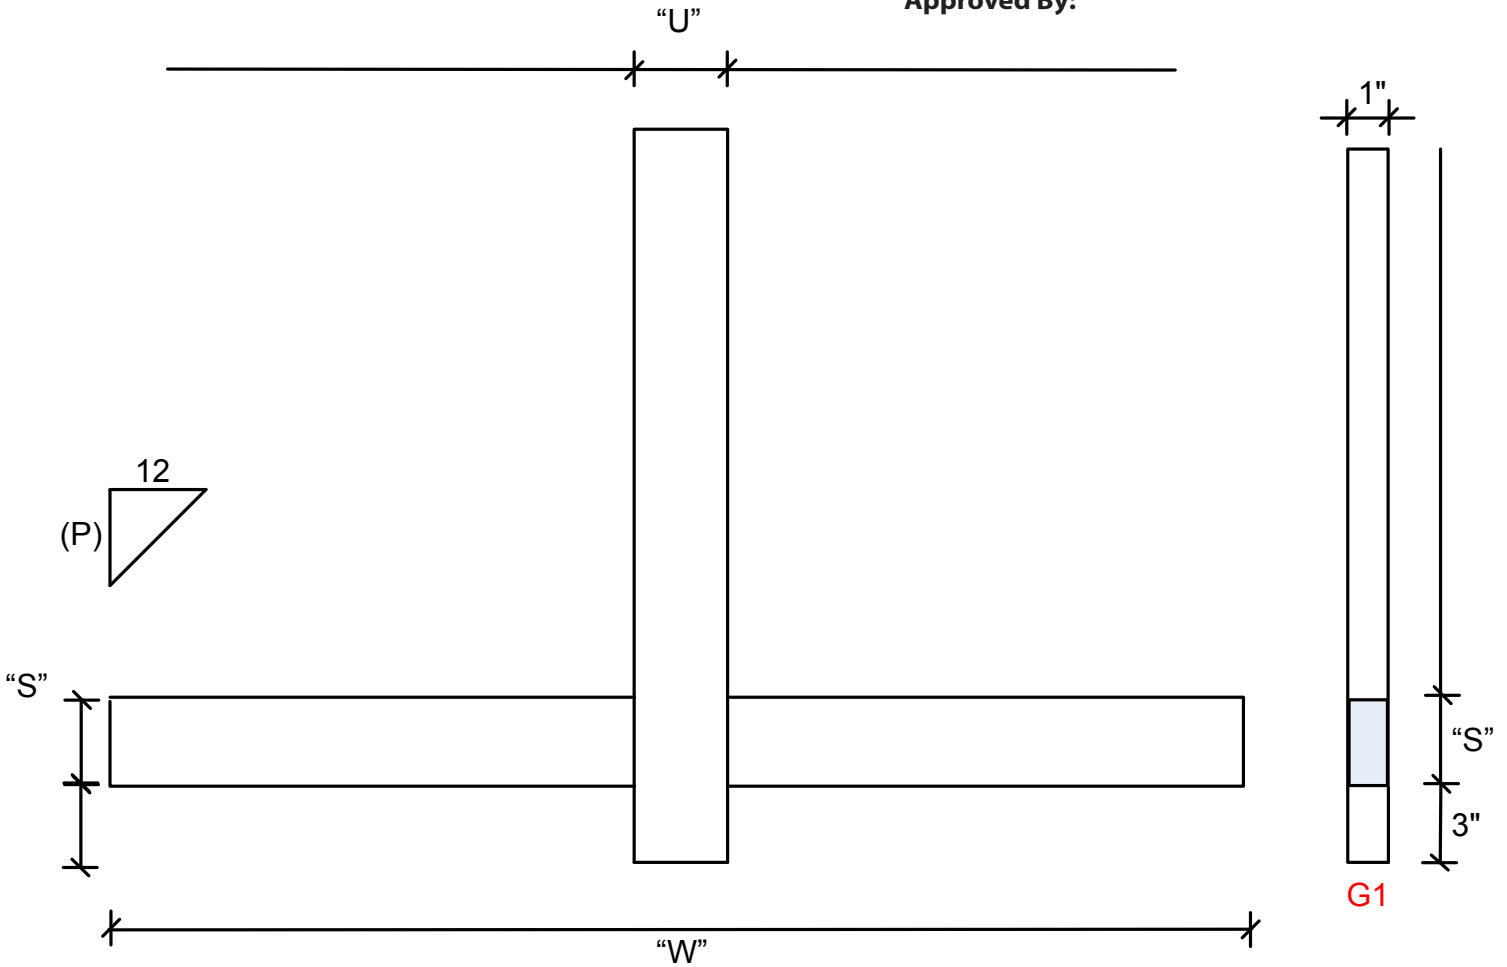

GABLE DETAIL, INVERTED "C" /w 1" POST

CLIENT INFORMATION

Dealer Name:

Project:

PO#:

Project Contact:

Date:

Approved By:

No Paint	Colour:
Paint	
Stain	

Gable Style: IC

Product Code: G1IC(U1)SP-W

Drawing #: D8-B (VER 1-17)

Date: Feb 13, 2017