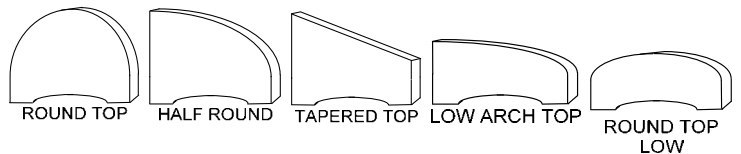

**** Panel and Rails are easily cut to any length ****

Shutter Panel Styles:

Recessed Flat

Recessed V-Groove

Closed Louvre

Mixed Panel

Shutter Top Frame Options:

ROUND TOP

HALF ROUND

TAPERED TOP

LOW ARCH TOP

ROUND TOP LOW

Adjustable divider for various optional panel configurations!