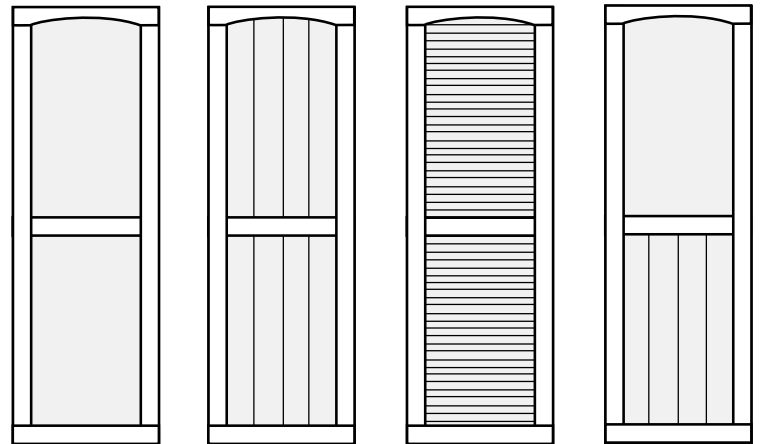

Virtually Maintenance Free

- Free-Foam Cellular PVC Construction
- Weather, Decay and Insect Resistant
- Paint Friendly with Acrylic Latex Paints

www.prestigedi.com

The **FLEX COLLECTION** is a cost effective, versatile shutter allowing for a **cut-to-suit** product. Each, easy to assemble, shutter comes with a **reversible panel** with flat, louvered and v-groove styles. Available in 16" wide by 4', 5' or 6' heights that allow you the flexibility to cut the height to fit your home!

**** Panel and Rails are easily cut to any length ****

Shutter Panel Styles:

Recessed Flat

Recessed V-Groove

Closed Louvre

Mixed Panel

Shutter Top Frame Options:

ROUND TOP

HALF ROUND

TAPERED TOP

LOW ARCH TOP

ROUND TOP LOW

Adjustable divider for various optional panel configurations!