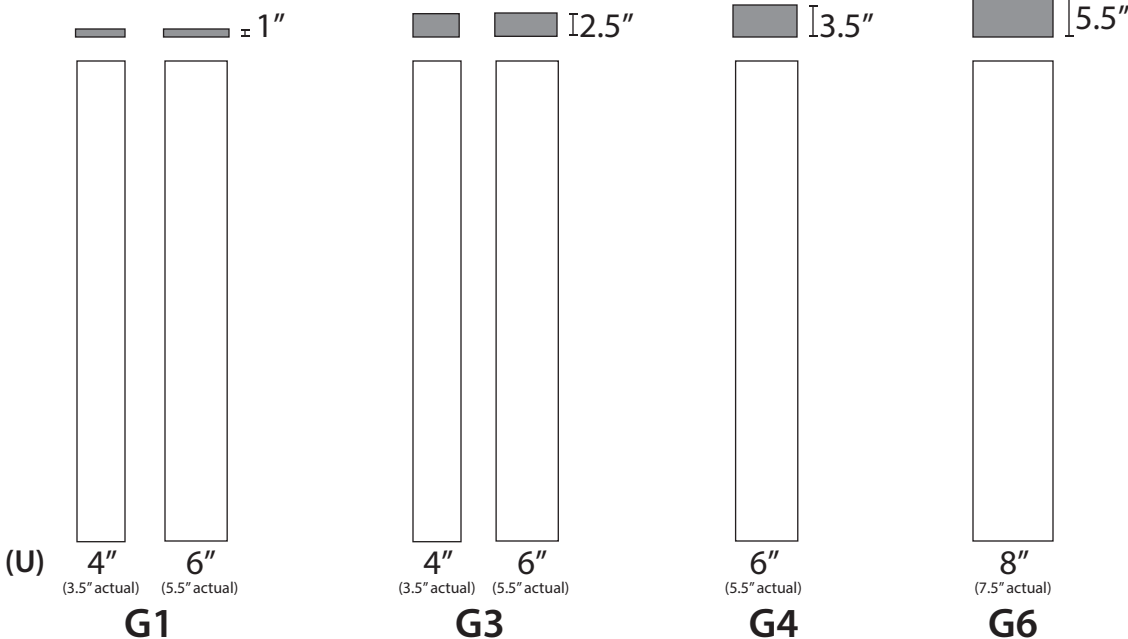

Understanding your Prestige Gable Detail product code.

G1 Product Codes

G3 Product Codes

Post Width Options

Note: On standard Gables, post width and stretcher height are the same

Gable Side View

ICa

IC