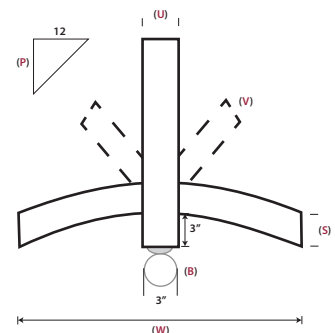

Understanding your Prestige Gable Detail product code.

G1 Product Codes

G3 Product Codes

Post Width Options

Note: On standard Gables, post width and stretcher height are the same

Gable Side View

ICa

IC