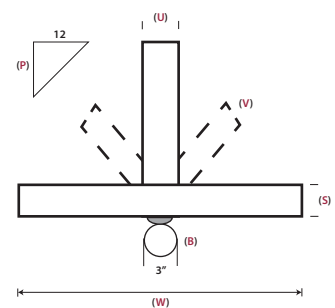

Understanding your Prestige Gable Detail product code.

G1 Product Codes

G3 Product Codes

Post Width Options

Note: On standard Gables, post width and stretcher height are the same

Gable Side View

ICa

IC

ITa

IT