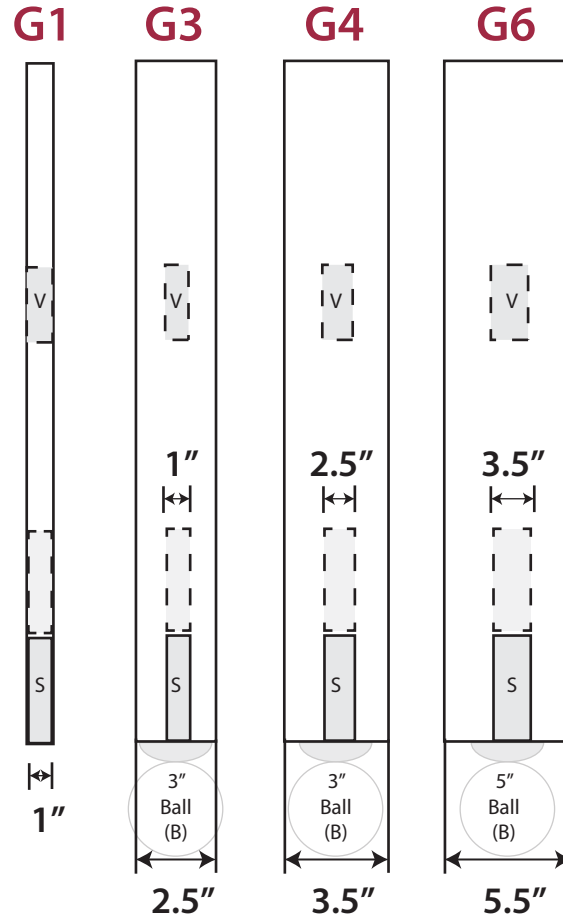

Understanding your Prestige Gable Detail product code.

G1 Product Codes

G3 Product Codes

Post Width Options

Note: On standard Gables, post width and stretcher height are the same

Gable Side View

ICa

IC