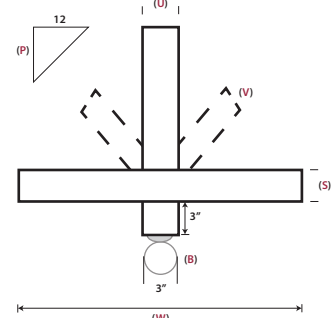

Understanding your Prestige Gable Detail product code.

G1 Product Codes

G3 Product Codes

Post Width Options

Note: On standard Gables, post width and stretcher height are the same

Gable Side View

ICa

IC