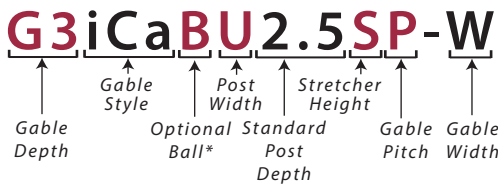

Understanding your Prestige Gable Detail product code.

G1 Product Codes

G3 Product Codes

Post Width Options

Note: On standard Gables, post width and stretcher height are the same

Gable Side View

ICa

IC