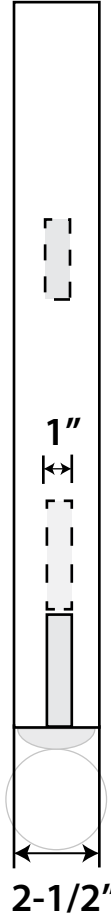

Gable Detail Specifications

ICa

IC

G1

G3

ITa

IT

Understanding your Prestige Gable Detail product code.

G1 Product Codes

G3 Product Codes

* Only applicable to those Gable Detail Styles that include these elements.

For additional detailed specifications on each gable, please visit the Gable Resource section at www.prestigediy.com.