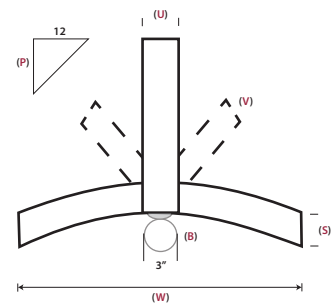

Understanding your Prestige Gable Detail product code.

G1 Product Codes

G3 Product Codes

Post Width Options

Note: On standard Gables, post width and stretcher height are the same

Gable Side View

ICa

IC