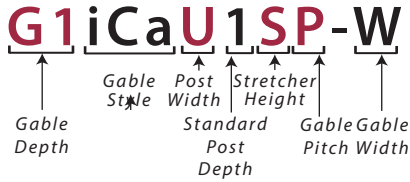

Understanding your Prestige Gable Detail product code.

G1 Product Codes

G3 Product Codes

Post Width Options

Note: On standard Gables, post width and stretcher height are the same

Gable Side View

ICa

IC