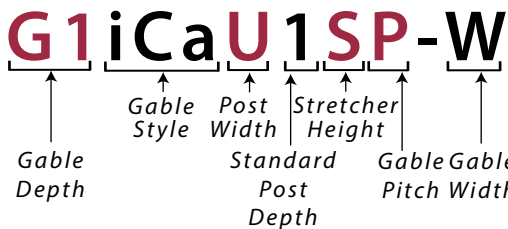

Understanding your Prestige Gable Detail product code.

G1 Product Codes