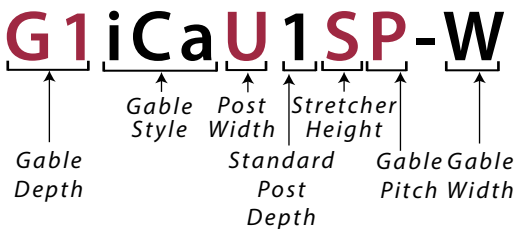

Understanding your Prestige Gable Detail product code.

G1 Product Codes