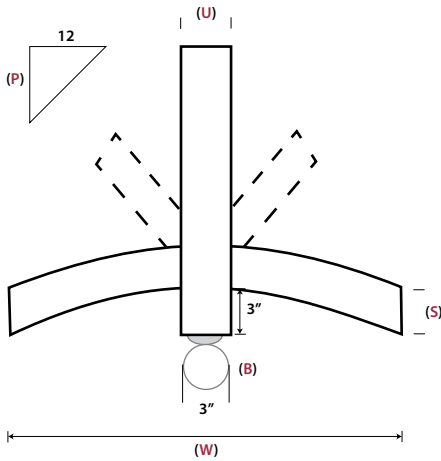

D - 15
(iCVa-b)

D - 16
(iCVa)

Each style is available in both G1 & G3 details.*

*See specifications sheet for G1 & G3 details. (Page 24)

Many can be Flat Packed for easy shipping.

For custom orders, please contact your local contractors desk or visit us at www.prestigediy.com to request quote.

D - 48
(iCd)

Gable Detail Specifications

ICa

IC

G1

G3

ITa

IT