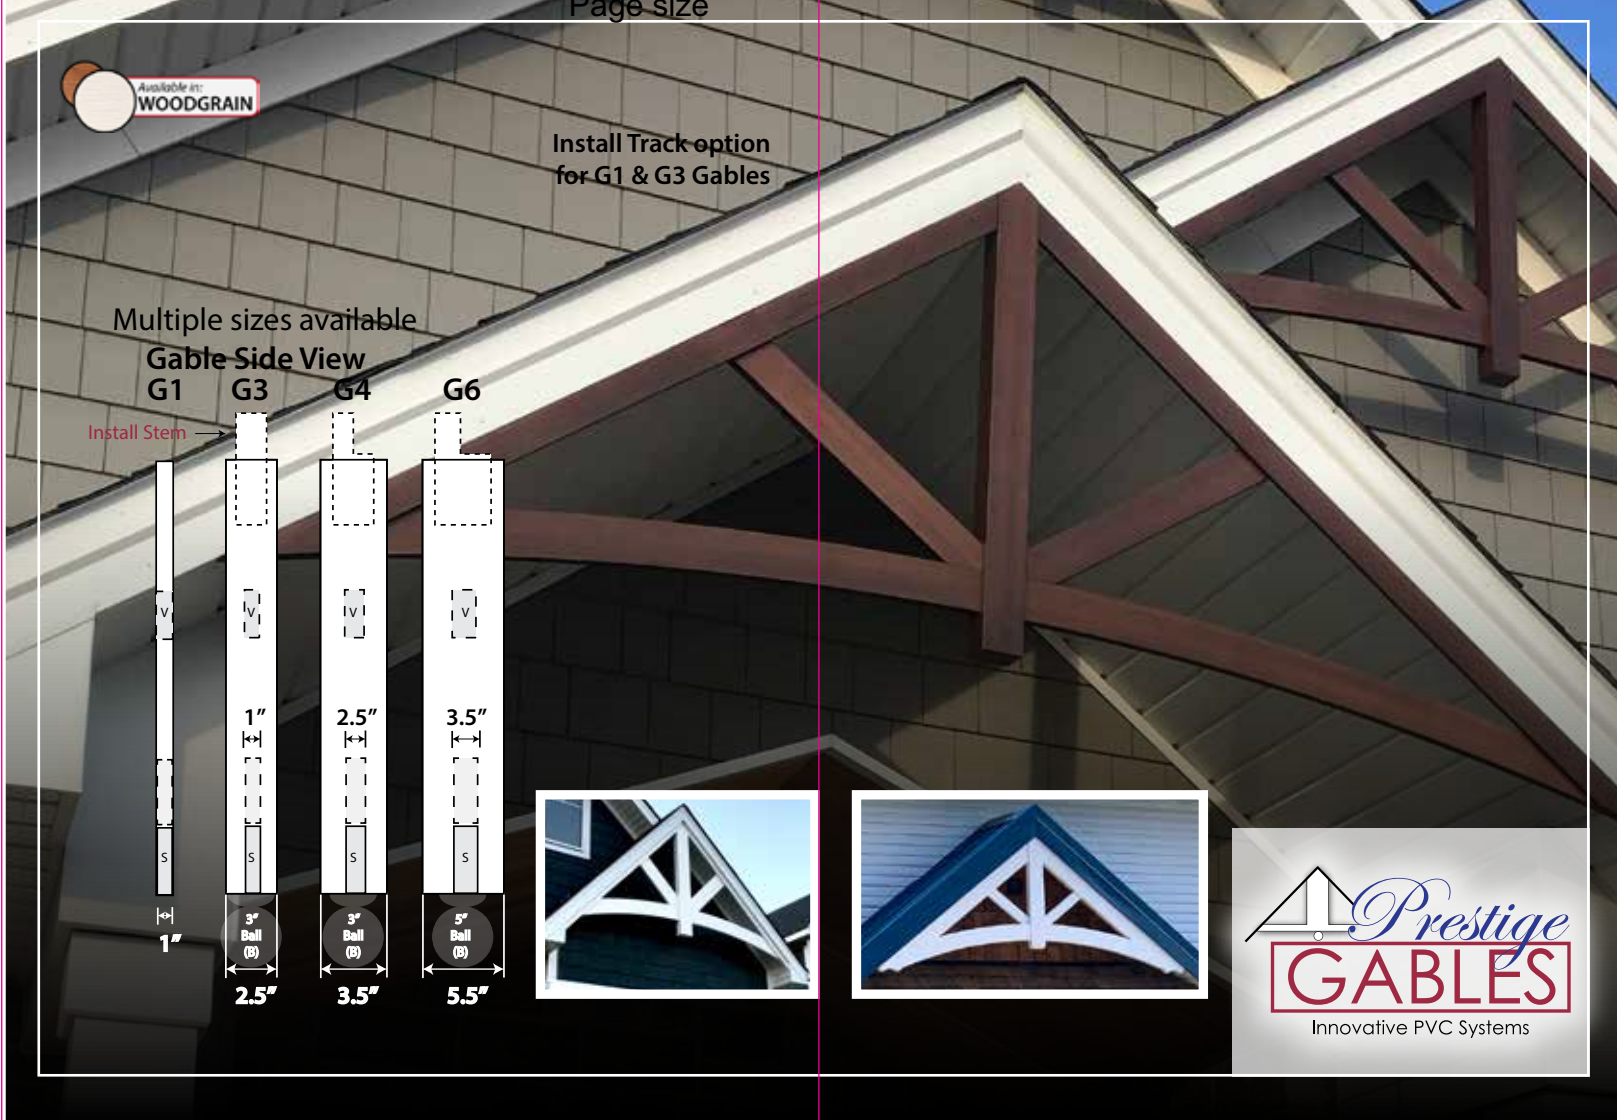

Beautiful

- Classic Architectural Look
- Wide Assortment of Styles
- Limited or no Visible Fasteners

Fast & Easy Installation

- No Special Tools Needed
- Easy Innovative SmartLock™ Column Corners
- Flat-Packed for Safe and Easy Transportation

Prestige BRACKETS
Innovative PVC Systems

Prestige GABLES
Innovative PVC Systems

Available Trims:
3-1/2" to 15-1/4" Widths
5/8" to 1-1/2" Thickness
Available Sheets:
4x8, 4x10, 4x12
1/4" to 1-1/2" Thickness
Mouldings & Corners