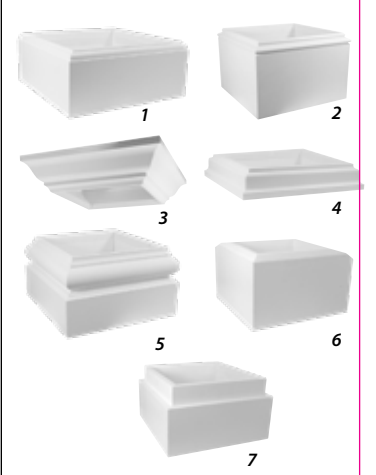

Prestige **diy** PRODUCTS

Innovative PVC Systems

◆ FLEX PROGRAM

EASY PICK 1 2 3

Step/Étape **1** Column Shaft

Step/Étape **2** Install Kits

Step/Étape **3** Cap and Base

6" High for Square Columns
4" High for Tapered Columns
All Caps and Bases are made of PVC

12" Column Extender with Astragal for 8" & 10" square columns

⊙ KIT PROGRAM

Includes: Column, Skirts, Installation Squaring corners, Adhesive & Fasteners

Prestige Columns™ Standard Sizes

Square (Non-Tapered)

Column Widths (Nominal Sizes - Inches)	Panel Styles					
	Plain	Raised	Fluted	Recessed -Square	Recessed -Raised Trim	Recessed -Flush Trim
6" x 6"	•	•	•			
8" x 8"	•	•	•	•	•	•
10" x 10"	•	•	•	•	•	•
12" x 12"	•	•	•	•	•	•
14" x 14"	•	•	•	•	•	•

Standard Column sizes: 16", 18", 20", 22", 24", up to 18' tall available.

Tapered

Column Widths (Actual Sizes - Inches)	Panel Styles					
	Plain	Raised	Fluted	Recessed -Square	Recessed -Raised Trim	Recessed -Flush Trim
9" x 6"	•					
12" x 8"	•	•		•	•	•
13" x 9"	•	•		•	•	•
16" x 12"	•	•		•	•	•
24" x 20"	•	•		•	•	•