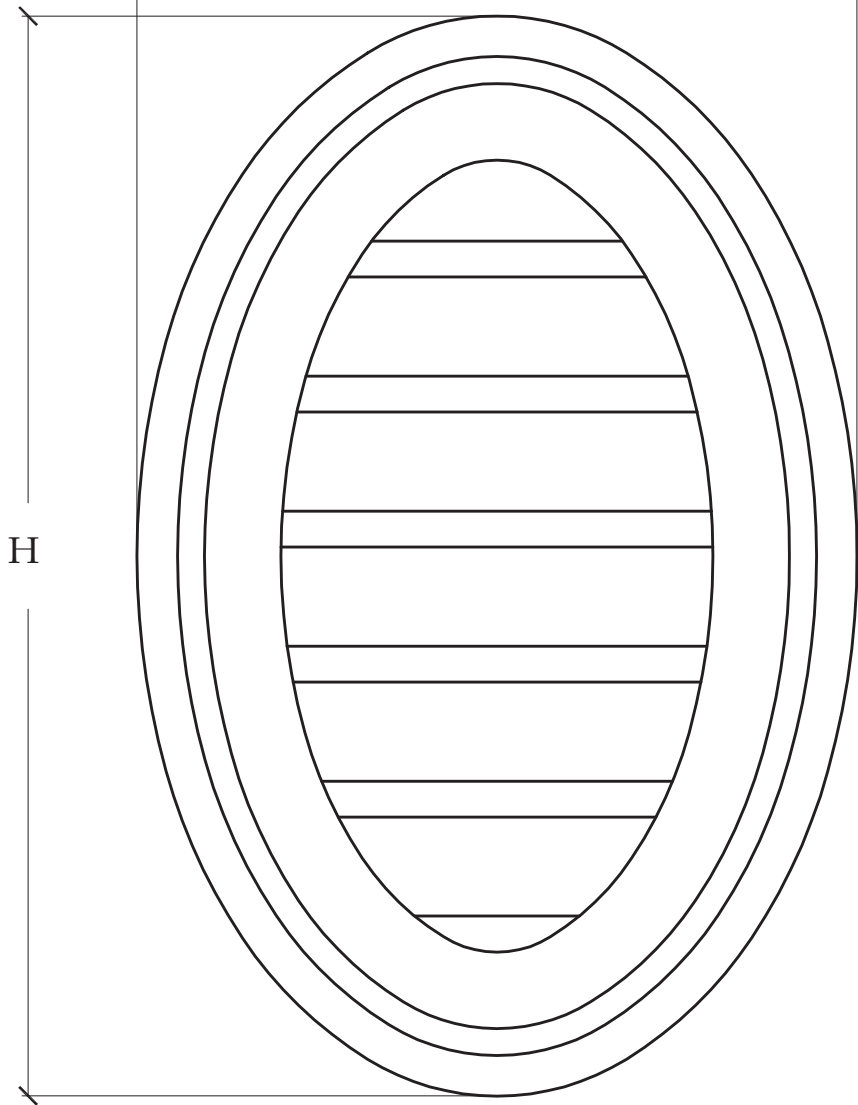

1 5/8"

W

H

DISTINCTIVE • INNOVATIVE • SOLUTIONS

CUSTOMER/PRO. NAME & QUOTE#:

STANDARD PRODUCT

TITLE:

OPEN

BILL OF MAT / PART #:

SCALE:

DATE:

05/01/04

DWG BY:

REV

JB