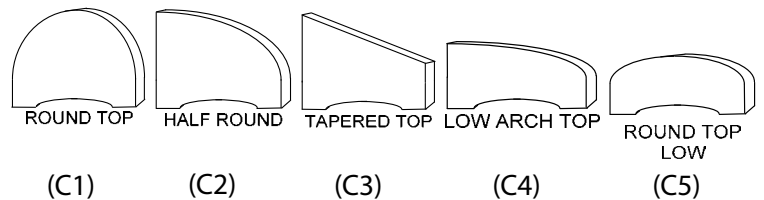

Innovative PVC Systems

-FLEX-

RECESSED PANEL STYLES (P):

STYLE #1 - (V)- Plain Panel w/ Reversible V-Groove
 STYLE #2 - (L)- Plain Panel w/ Reversible Closed Louvre

Style #1 Recessed V-Groove Panel
Style #2 Closed Louvre Panel
Style #1 Mixed Panel*

Sold in pairs.

* Mixed Panel uses Style #1- Cut in half and bottom reversed.

TOP FRAME OPTIONS (C):

Sold in pairs.

Product Code: SFV-16(xx) or SFL-16(xx) (xx) height = 48", 60" or 72"