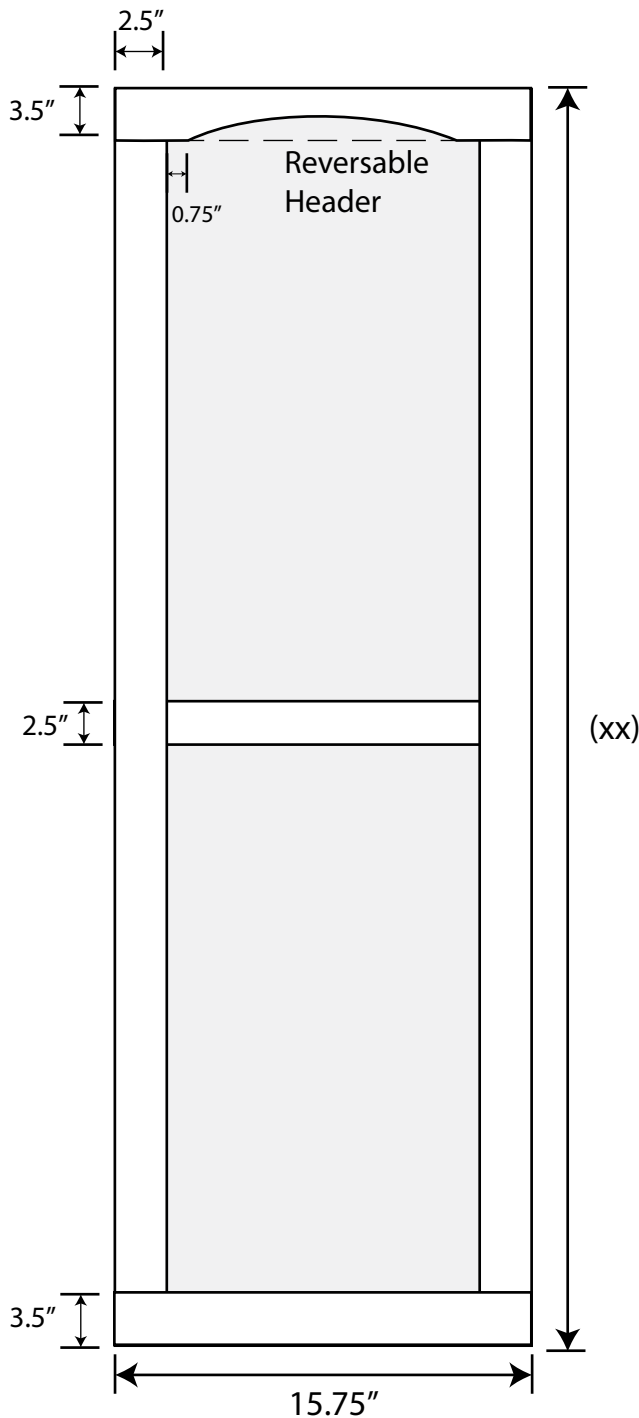

Innovative PVC Systems

-FLEX-

RECESSED PANEL STYLES (P):

STYLE #1 - (V)- Plain Panel w/ Reversible V-Groove
 STYLE #2 - (L)- Plain Panel w/ Reversible Closed Louvre

Style #1 Recessed V-Groove Panel
Style #2 Closed Louvre Panel
Style #1 Mixed Panel*

Sold in pairs.

* Mixed Panel uses Style #1- Cut in half and bottom reversed.

TOP FRAME OPTIONS (C):

Sold in pairs.

Product Code: SFV-16(xx) or SFL-16(xx) (xx) height = 48", 60" or 72"