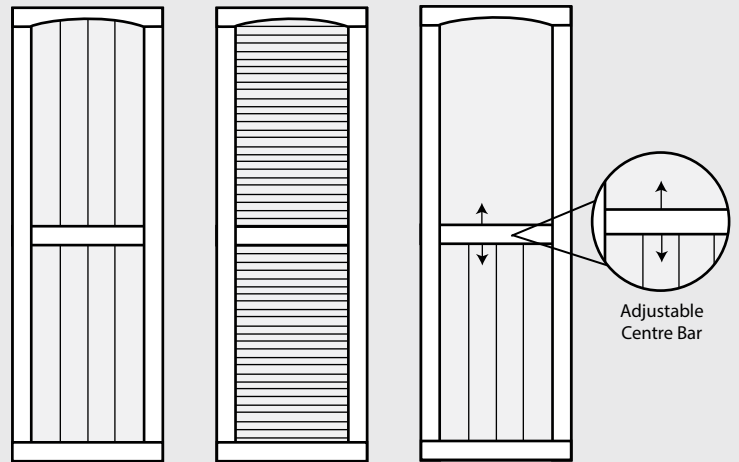

Innovative PVC Systems

-FLEX-

RECESSED PANEL STYLES (P):

STYLE #1 - (V)- Plain Panel w/ Reversible V-Groove
 STYLE #2 - (L)- Plain Panel w/ Reversible Closed Louvre

Style #1 Recessed V-Groove Panel
Style #2 Closed Louvre Panel
Style #1 Mixed Panel*

Sold in pairs.

* Mixed Panel uses Style #1- Cut in half and bottom reversed.

TOP FRAME OPTIONS (C):

Sold in pairs.

Product Code: SFV-16(xx) or SFL-16(xx) (xx) height = 48", 60" or 72"