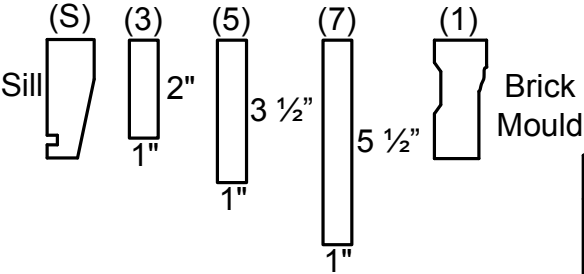

Innovative PVC Systems

LOUVRE FRAME

OPTIONS

Louvre, Closed Peak Top 4/4" x 2" Frame

Closed Louvre, Peak Top

Product Code: LCP3K-PW(H)

Drawing #: D33

Date: Feb 14, 2017