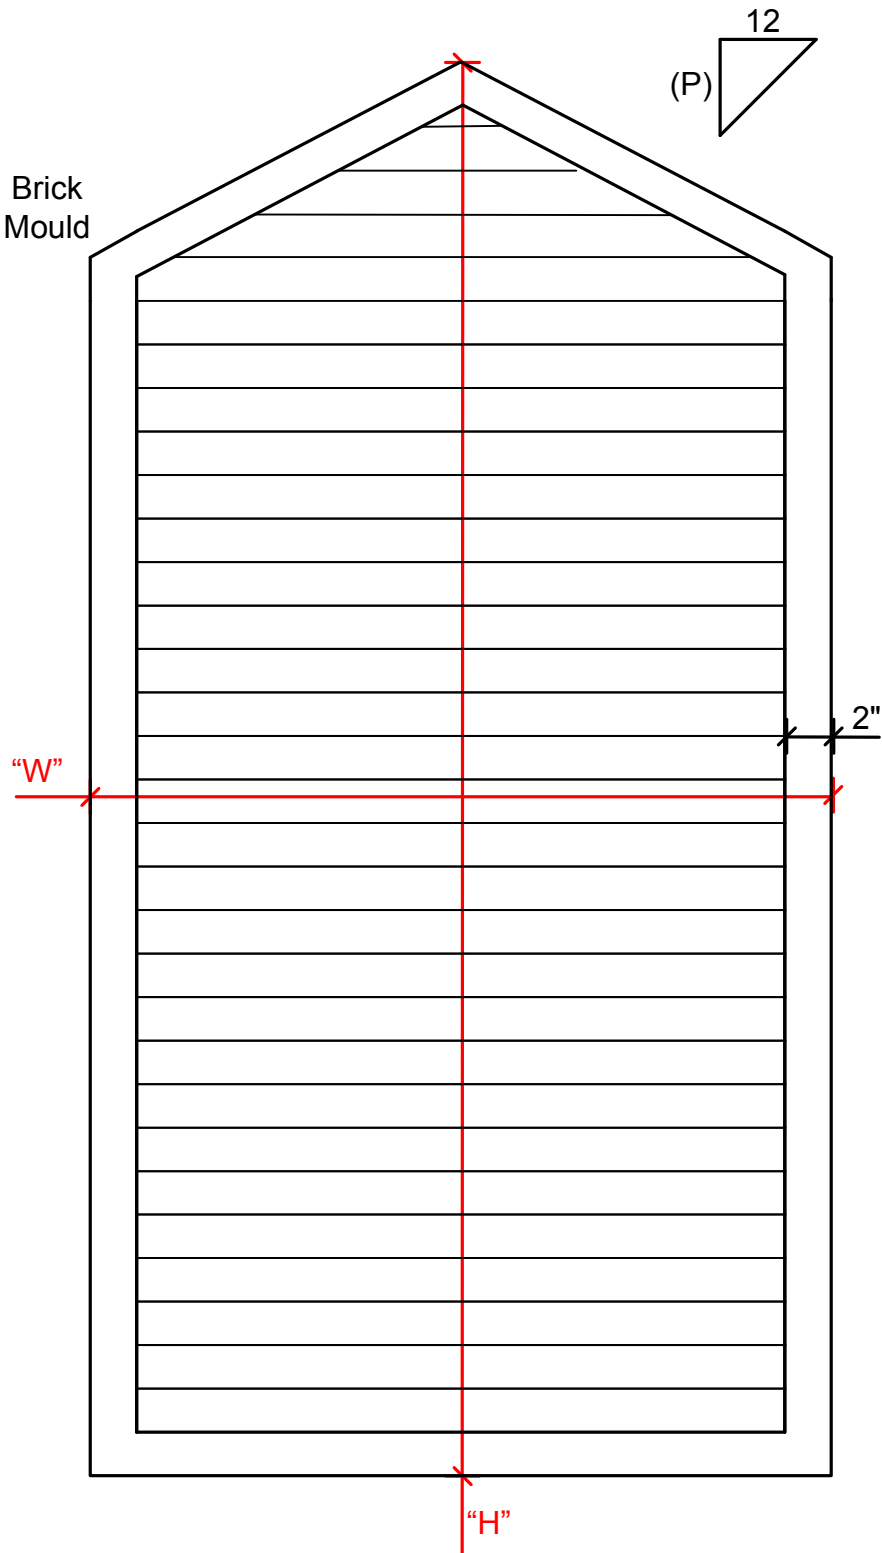

Innovative PVC Systems

LOUVRE FRAME

OPTIONS

Louvre, Closed Peak Top 4/4" x 2" Frame

Closed Louvre, Peak Top

Product Code: LCP3K-PW(H)

Drawing #: D33

Date: Feb 14, 2017