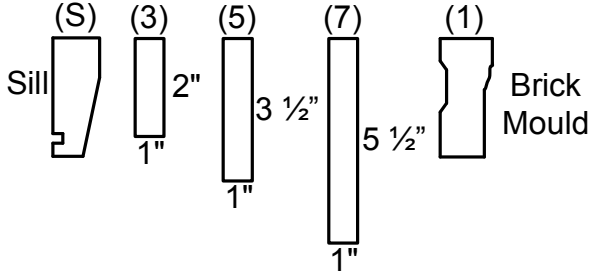

**LOUVRE FRAME  
OPTIONS**

Closed Louvre, Rectangle

Product Code: LCP3G-W(H)

Drawing #: D32

Date: Feb 14, 2017