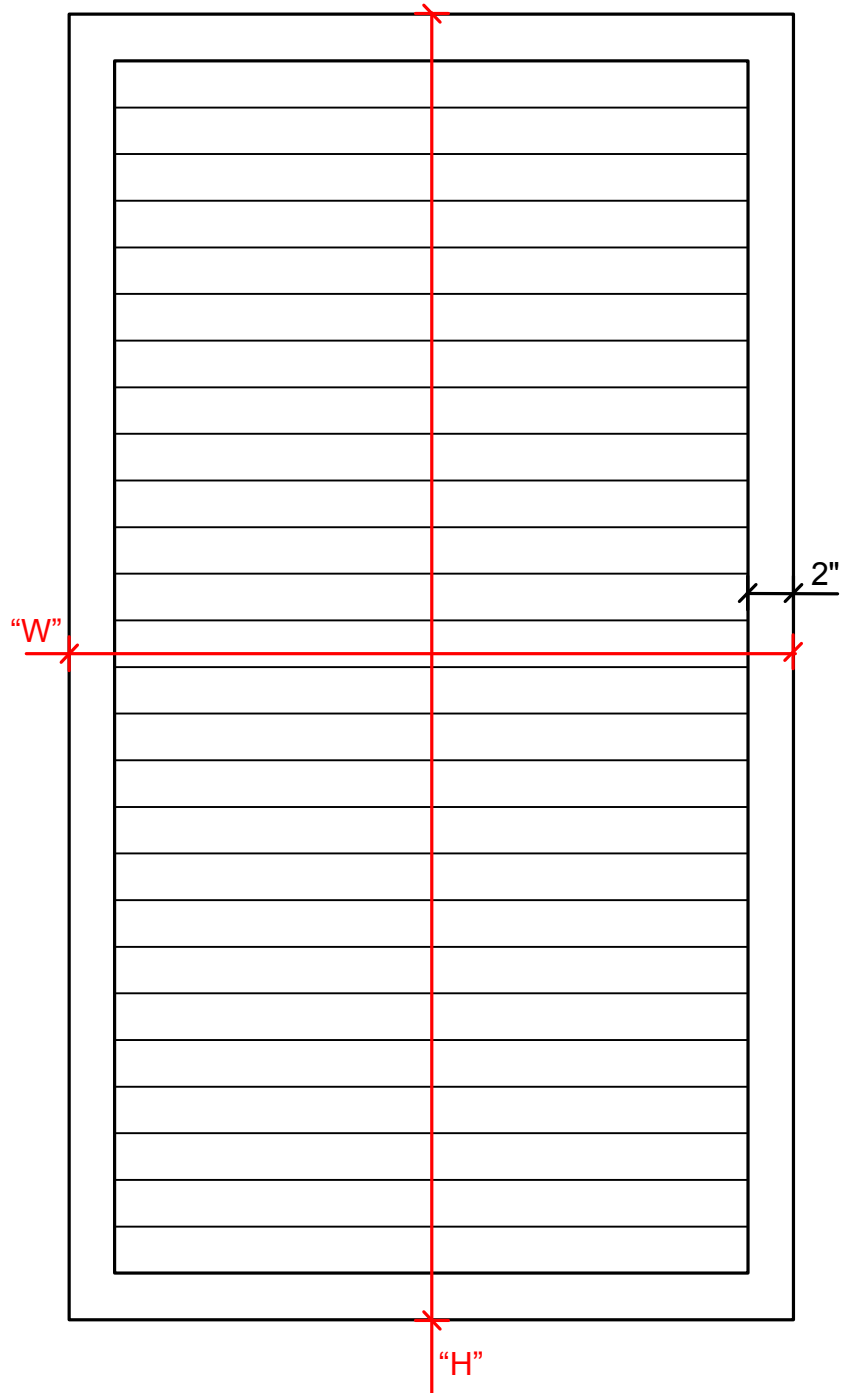

**LOUVRE FRAME  
OPTIONS**

Closed Louvre, Rectangle

Product Code: LCP3G-W(H)

Drawing #: D32

Date: Feb 14, 2017