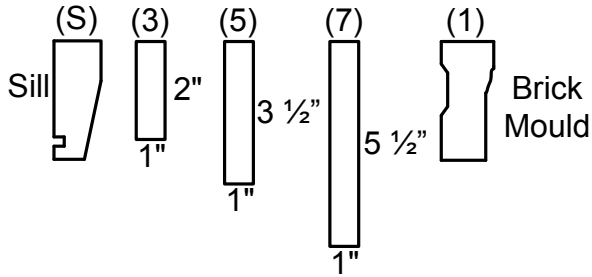

LOUVRE FRAME

OPTIONS

Closed Louvre, Triangle

Product Code: LCP3F-PW(H)

Drawing #: D37

Date: Feb 14, 2017