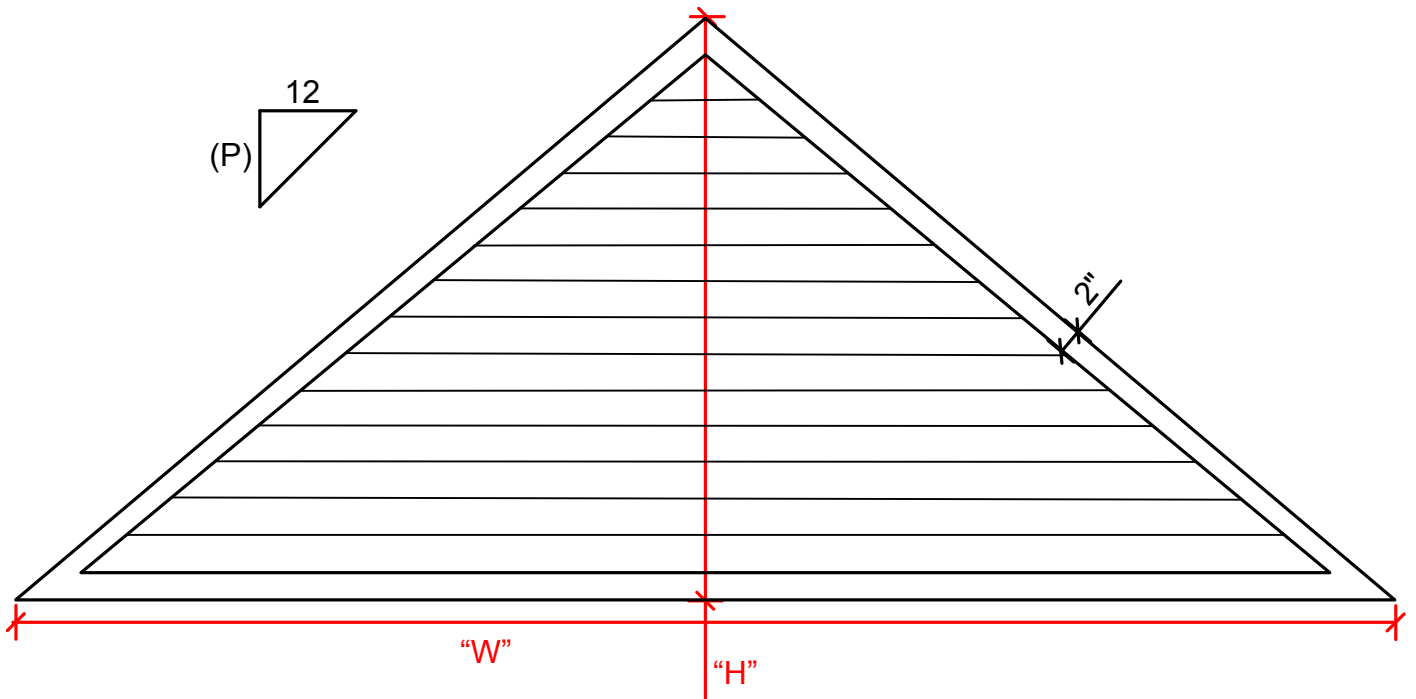

LOUVRE FRAME

OPTIONS

Closed Louvre, Triangle

Product Code: LCP3F-PW(H)

Drawing #: D37

Date: Feb 14, 2017