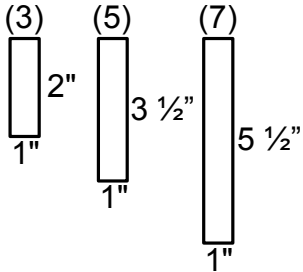

LOUVRE FRAME
OPTIONS

Closed Louvre, Round

Product Code: LCP3A-(W)

Drawing #: D36

Date: Feb 13, 2017