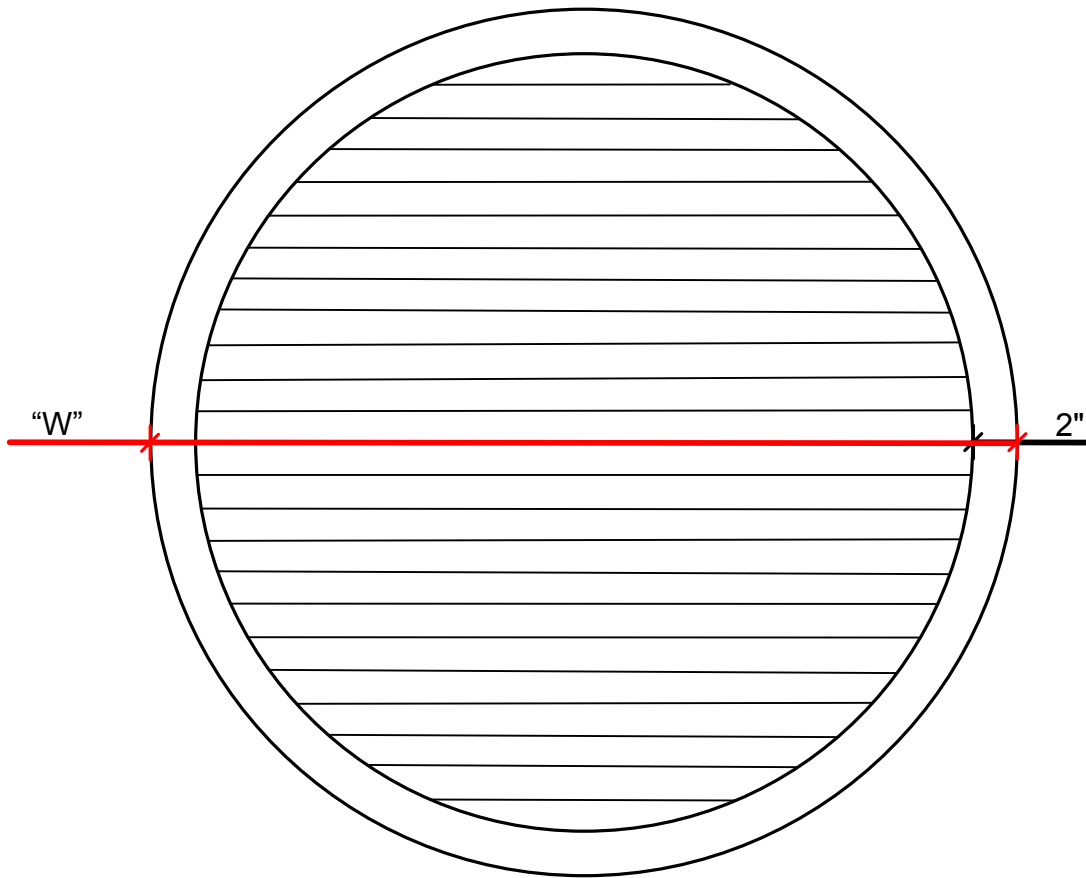

LOUVRE FRAME
OPTIONS

Closed Louvre, Round

Product Code: LCP3A-(W)

Drawing #: D36

Date: Feb 13, 2017