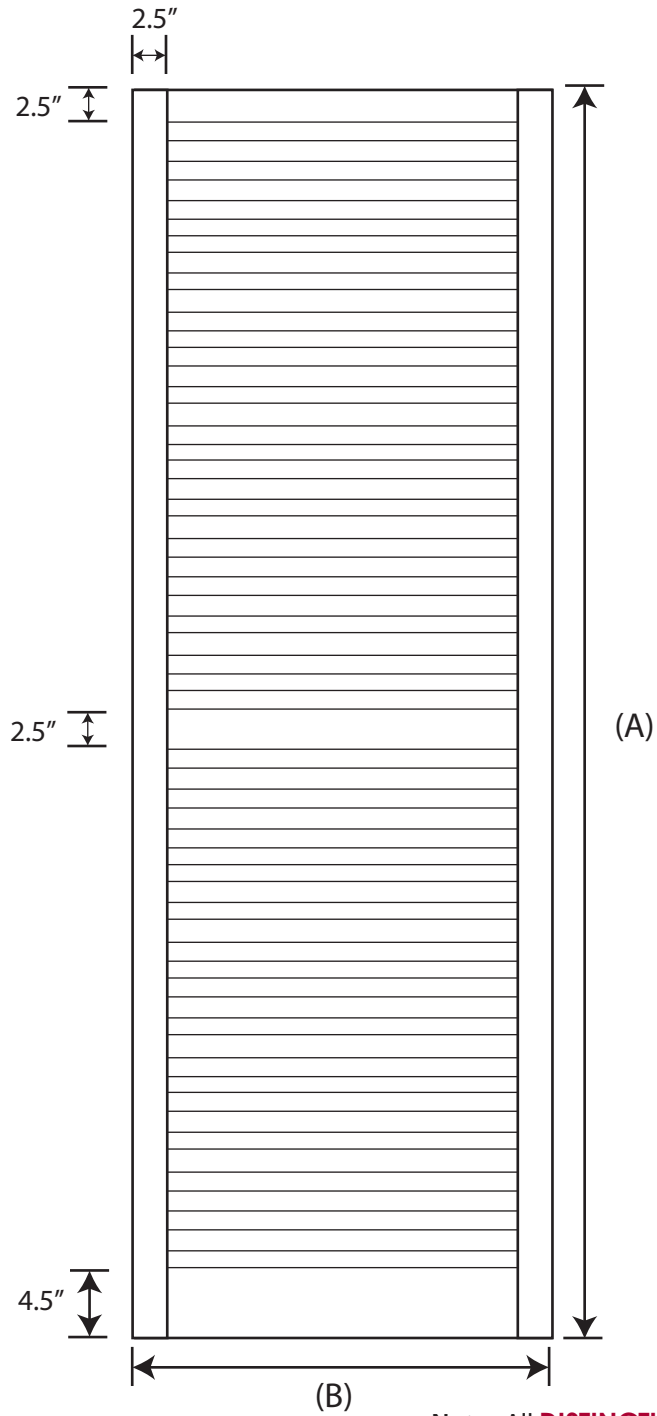

Innovative PVC Systems

DISTINCTIVE COLLECTION

CLOSED LOUVRE, DOUBLE PANEL

Note: All **DISTINCTIVE COLLECTION** shutters are 1-1/4" thick.

Product Code: SRRL2-(A)-(B)

Drawing #: D-45

Date: February 13, 2017

Innovative PVC Systems