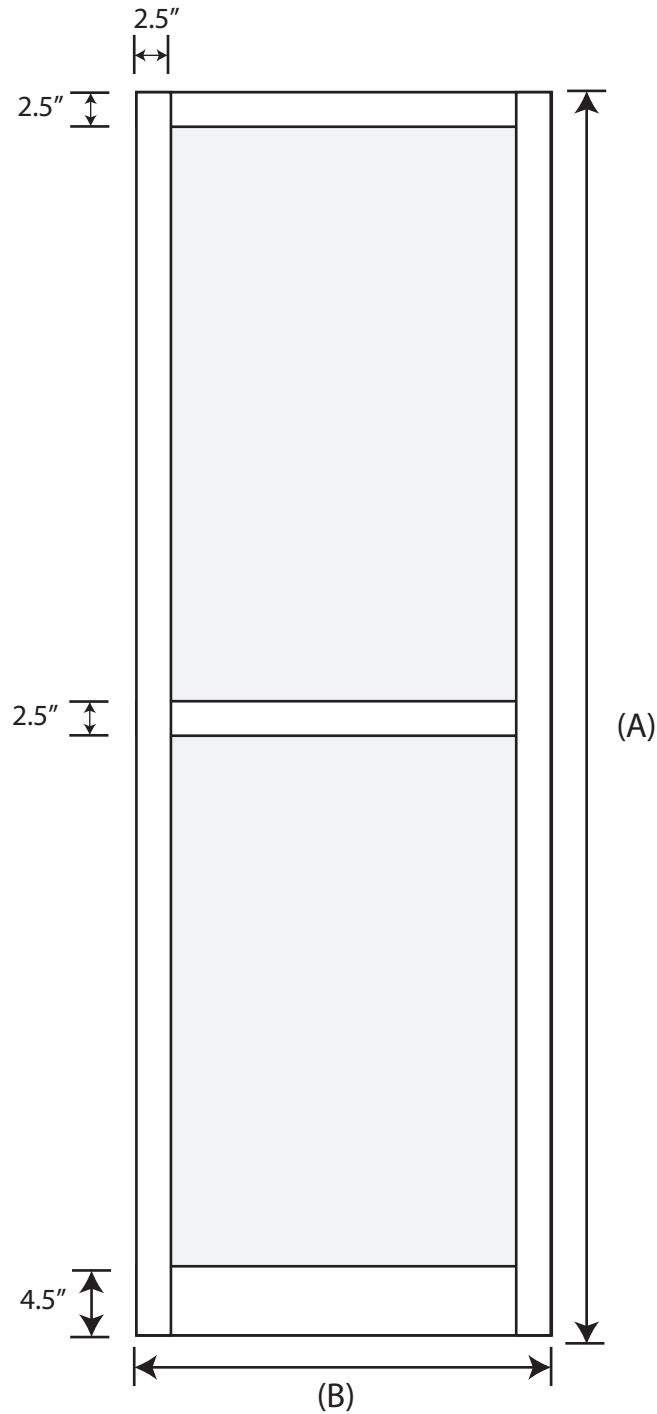

Innovative PVC Systems

DECOR COLLECTION

RECESSED FLAT PANEL, DOUBLE PANEL

Note: All DECOR COLLECTION shutters are 1" thick.

Product Code: SRRF2-(A)-(B)

Drawing #: D-43

Date: February 13, 2017

Innovative PVC Systems