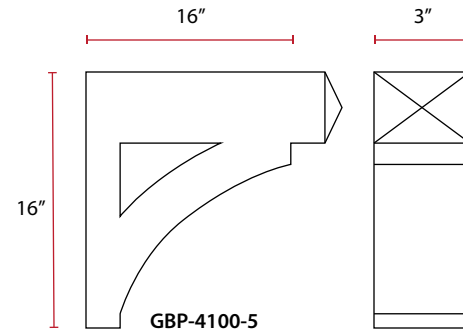

GBP-4100

GBP-4100-2

GBP-4100-4

GBP-4100-3

GBP-4100-5

Innovative PVC Systems

CUSTOMER APPROVAL

x _____

DATE

x _____

GBP-4100

November 22, 2022

Scale: Not to scale

Material: PVC

Texture: Smooth ___ Woodgrain ___