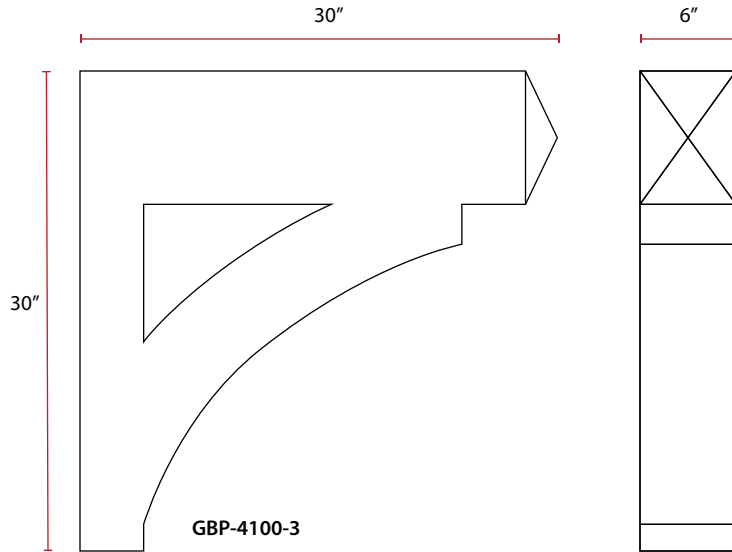

GBP-4100

GBP-4100-2

GBP-4100-4

GBP-4100-3

GBP-4100-5

Innovative PVC Systems

CUSTOMER APPROVAL

x _____

DATE

x _____

GBP-4100

November 22, 2022

Scale: Not to scale

Material: PVC

Texture: Smooth ___ Woodgrain ___