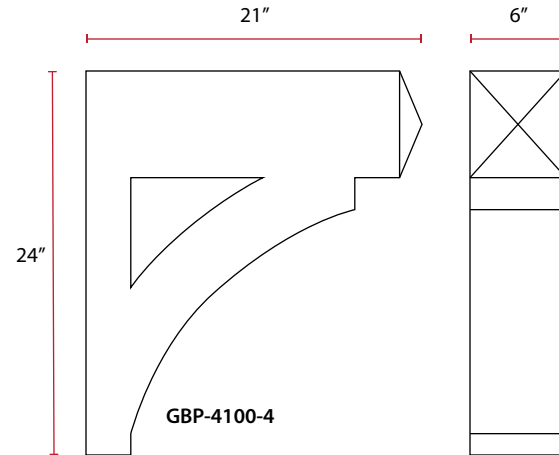

GBP-4100

GBP-4100-2

GBP-4100-4

GBP-4100-3

GBP-4100-5

Innovative PVC Systems

CUSTOMER APPROVAL

x _____

DATE

x _____

GBP-4100

November 22, 2022

Scale: Not to scale

Material: PVC

Texture: Smooth ___ Woodgrain ___