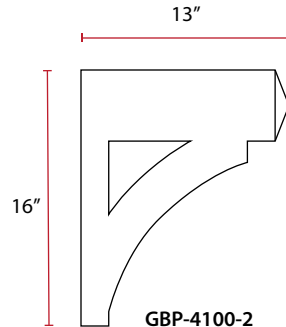

GBP-4100

GBP-4100-2

GBP-4100-4

GBP-4100-3

GBP-4100-5

Innovative PVC Systems

CUSTOMER APPROVAL

x _____

DATE

x _____

GBP-4100

November 22, 2022

Scale: Not to scale

Material: PVC

Texture: Smooth ___ Woodgrain ___