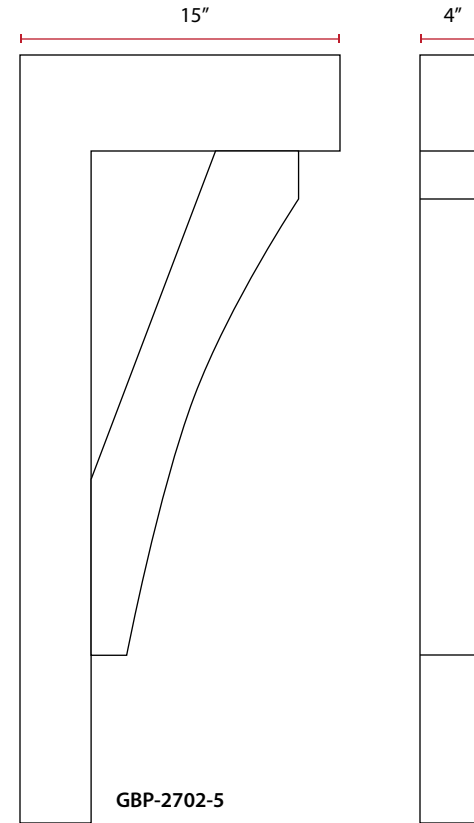

GBP-2702

GBP-2702-2

GBP-2702-3

GBP-2702-4

GBP-2702-5

Innovative PVC Systems

CUSTOMER APPROVAL

x _____

DATE

x _____

GBP-2702

November 22, 2022

Scale: Not to scale

Material: PVC

Texture: Smooth ___ Woodgrain ___