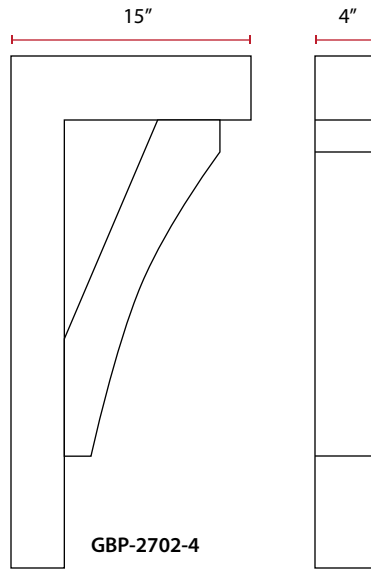

GBP-2702

GBP-2702-2

GBP-2702-3

GBP-2702-4

GBP-2702-5

Innovative PVC Systems

CUSTOMER APPROVAL

x _____

DATE

x _____

GBP-2702

November 22, 2022

Scale: Not to scale

Material: PVC

Texture: Smooth ___ Woodgrain ___