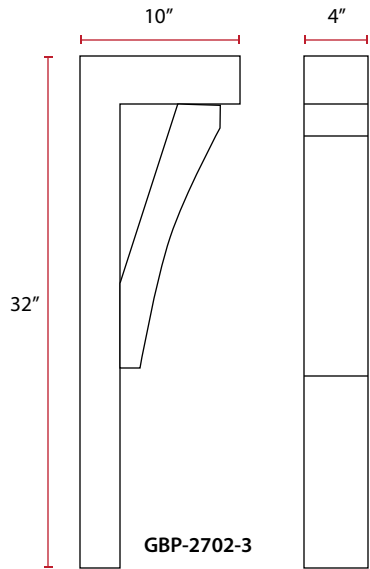

GBP-2702

GBP-2702-2

GBP-2702-3

GBP-2702-4

GBP-2702-5

Innovative PVC Systems

CUSTOMER APPROVAL

x _____

DATE

x _____

GBP-2702

November 22, 2022

Scale: Not to scale

Material: PVC

Texture: Smooth ___ Woodgrain ___