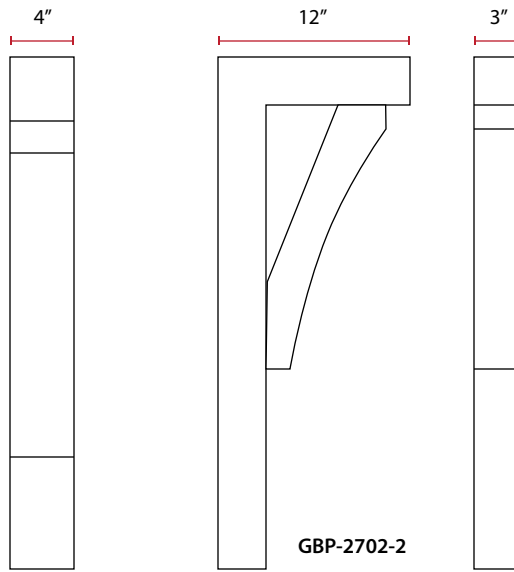

GBP-2702

GBP-2702-2

GBP-2702-3

GBP-2702-4

GBP-2702-5

Innovative PVC Systems

CUSTOMER APPROVAL

x _____

DATE

x _____

GBP-2702

November 22, 2022

Scale: Not to scale

Material: PVC

Texture: Smooth ___ Woodgrain ___