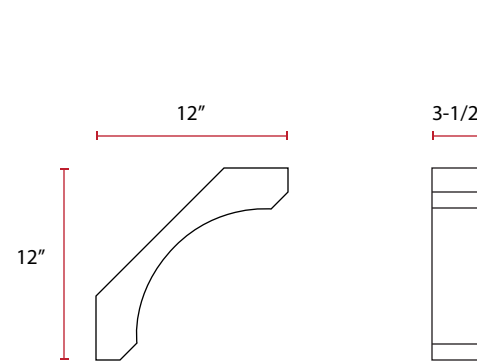

GBP-2480-1

GBP-2480-3

GBP-2480-2

GBP-2480-4

Innovative PVC Systems

CUSTOMER APPROVAL

x _____

DATE

x _____

GBP-2480

October 27, 2022

Scale: Not to scale

Material: PVC

Texture: Smooth ___ Woodgrain ___