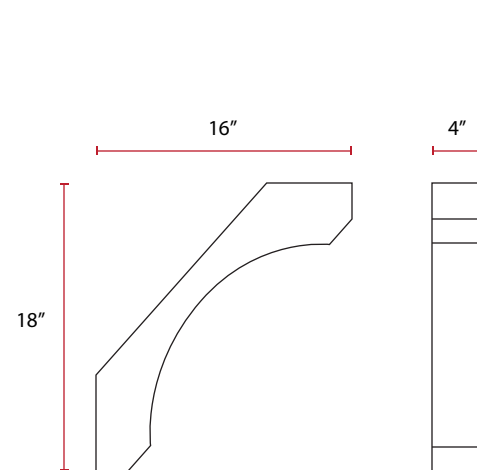

GBP-2480-1

GBP-2480-3

GBP-2480-2

GBP-2480-4

Innovative PVC Systems

CUSTOMER APPROVAL

x _____

DATE

x _____

GBP-2480

October 27, 2022

Scale: Not to scale

Material: PVC

Texture: Smooth ___ Woodgrain ___