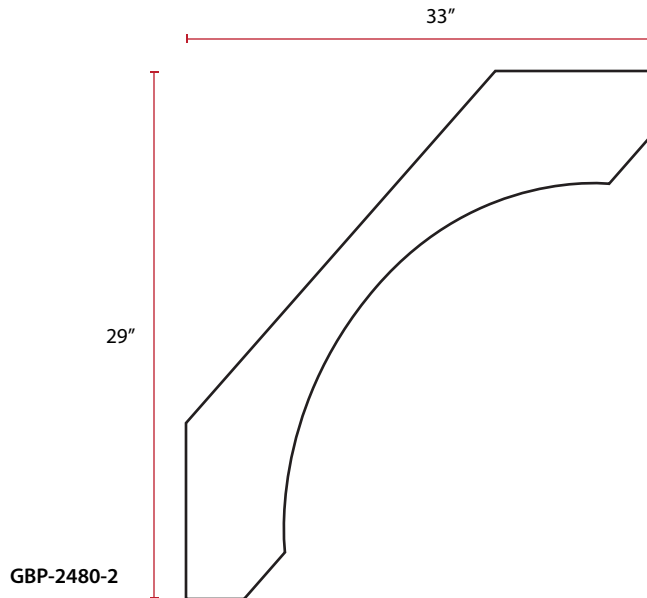

GBP-2480-1

GBP-2480-3

GBP-2480-2

GBP-2480-4

Innovative PVC Systems

CUSTOMER APPROVAL

x _____

DATE

x _____

GBP-2480

October 27, 2022

Scale: Not to scale

Material: PVC

Texture: Smooth ___ Woodgrain ___