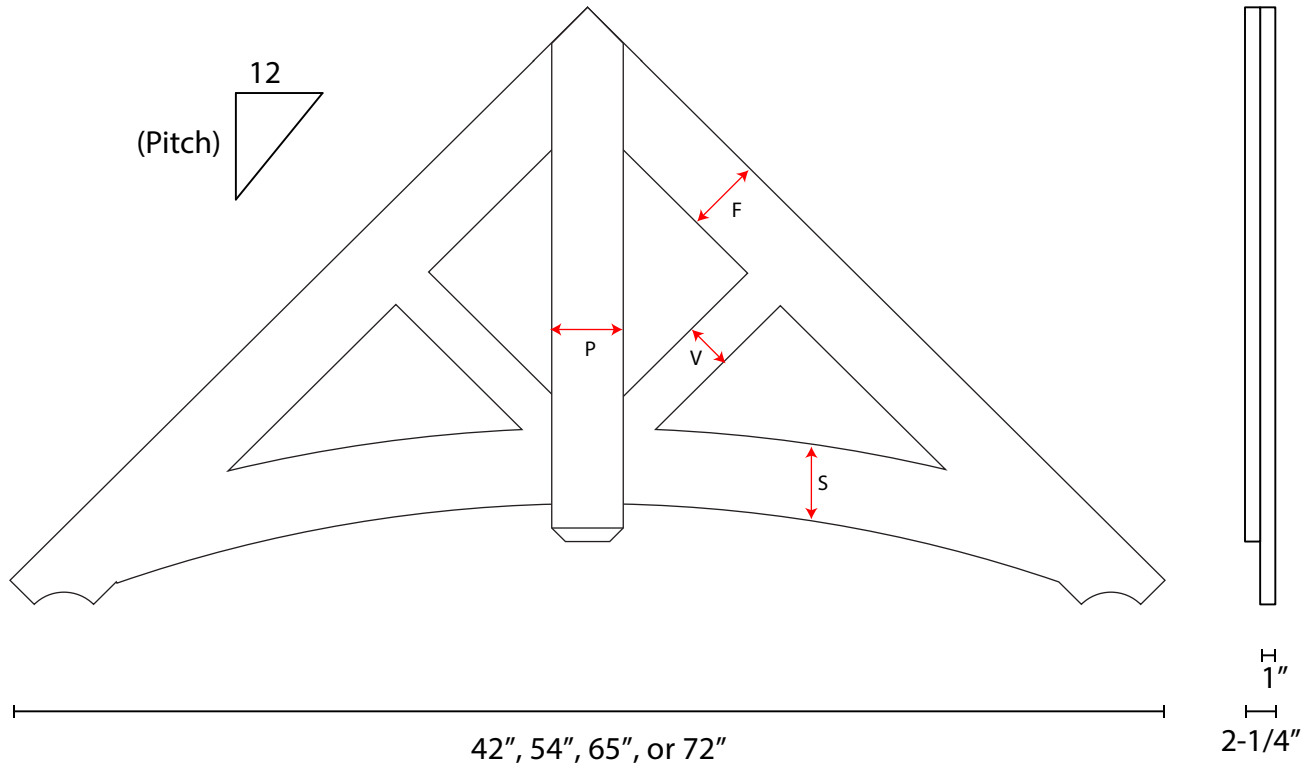

Product Sizing (inches)				
Pitch	Post(P)	Stretcher(S)	V	Frame (F)
4/12	3.5	3.5	2	4.5
5/12	3.5	3.5	2	4.5
6/12	3.5	3.5	2	4.5
7/12	4.2	3.6	2.7	4.2
8/12	4.2	3.6	2.7	4.2
9/12	4.2	3.6	2.7	4.2
10/12	4.2	3.6	2.7	4.2
11/12	4.2	3.6	2.7	4.2
12/12	4.2	3.6	2.7	4.2
13/12	4.2	3.6	2.7	4.2
14/12	4.2	3.6	2.7	4.2
15/12	4.2	3.6	2.7	4.2
16/12	4.2	3.6	2.7	4.2

12/12 pitch illustrated

Gingerbread Heights (inches)					H E I G H T
	Widths				
	42	54	65	72	
<i>Thickness</i>	<i>.75</i>	<i>.75</i>	<i>1</i>	<i>1</i>	
<b>Pitch</b>					
4/12	7.7	9.7	11.5	12.7	
5/12	9.6	12.1	14.3	15.8	
6/12	11.5	14.5	17.3	19.0	
7/12	13.4	16.9	20.1	22.2	
8/12	15.3	19.3	23.0	25.3	
9/12	17.3	21.8	25.9	28.5	
10/12	19.2	24.2	28.7	31.7	
11/12	21.1	26.6	31.6	34.8	
12/12	23.0	29.0	34.5	38.0	
13/12	24.9	31.4	37.4	41.2	
14/12	26.8	33.8	40.3	44.3	
15/12	28.8	36.3	43.1	47.5	
16/12	30.7	38.7	46.0	50.7	

42", 54", 65", or 72"

H  
1"  
2-1/4"

Innovative PVC Systems

CUSTOMER APPROVAL

x \_\_\_\_\_

DATE

x \_\_\_\_\_

**GDGB117 (D-65)**

Gingerbreads

November 23, 2021

Scale: Not to scale

Material: PVC