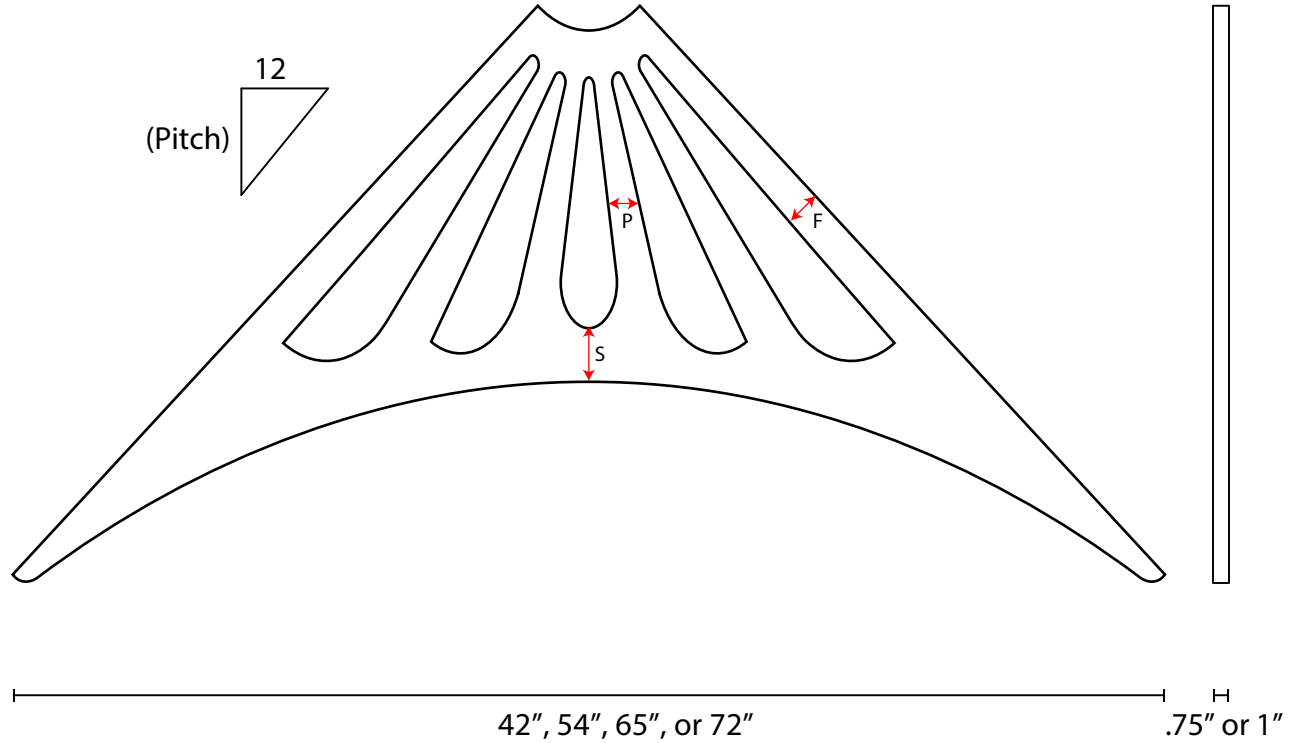

Product Sizing			
Pitch	Post (P)	Stretcher(S)	Frame (F)
4/12	2"	3-1/2"	2-1/4"
5/12	2"	3-1/2"	2-1/4"
6/12	2"	3-1/2"	2-1/4"
7/12	2"	3-1/2"	2-1/4"
8/12	2"	3-1/2"	2-1/4"
9/12	2"	3-1/2"	2-1/4"
10/12	2"	3-1/2"	2-1/4"
11/12	2"	3-1/2"	2-1/4"
12/12	2"	3-1/2"	2-1/4"
13/12	2"	3-1/2"	2-1/4"
14/12	2"	3-1/2"	2-1/4"
15/12	2"	3-1/2"	2-1/4"
16/12	2"	3-1/2"	2-1/4"

12/12 pitch illustrated

Pitch	Gingerbread Heights (inches)				HEIGHT
	Widths				
	42	54	65	72	
Thickness	.75	.75	1	1	
4/12	7	9	10.83	12	
5/12	8.75	11.25	13.5	15	
6/12	10.5	13.5	16.25	18	
7/12	12.25	15.75	18.96	21.00	
8/12	14.00	18.00	21.67	24.00	
9/12	15.75	20.25	24.38	27.00	
10/12	17.50	22.50	27.08	30.00	
11/12	19.25	24.75	29.79	33.00	
12/12	21.00	27.00	32.50	36.00	
13/12	22.75	29.25	35.21	39.00	
14/12	24.50	31.50	37.92	42.00	
15/12	26.25	33.75	40.63	45.00	
16/12	28.00	36.00	43.33	48.00	

Scale: Not to scale

Material: PVC