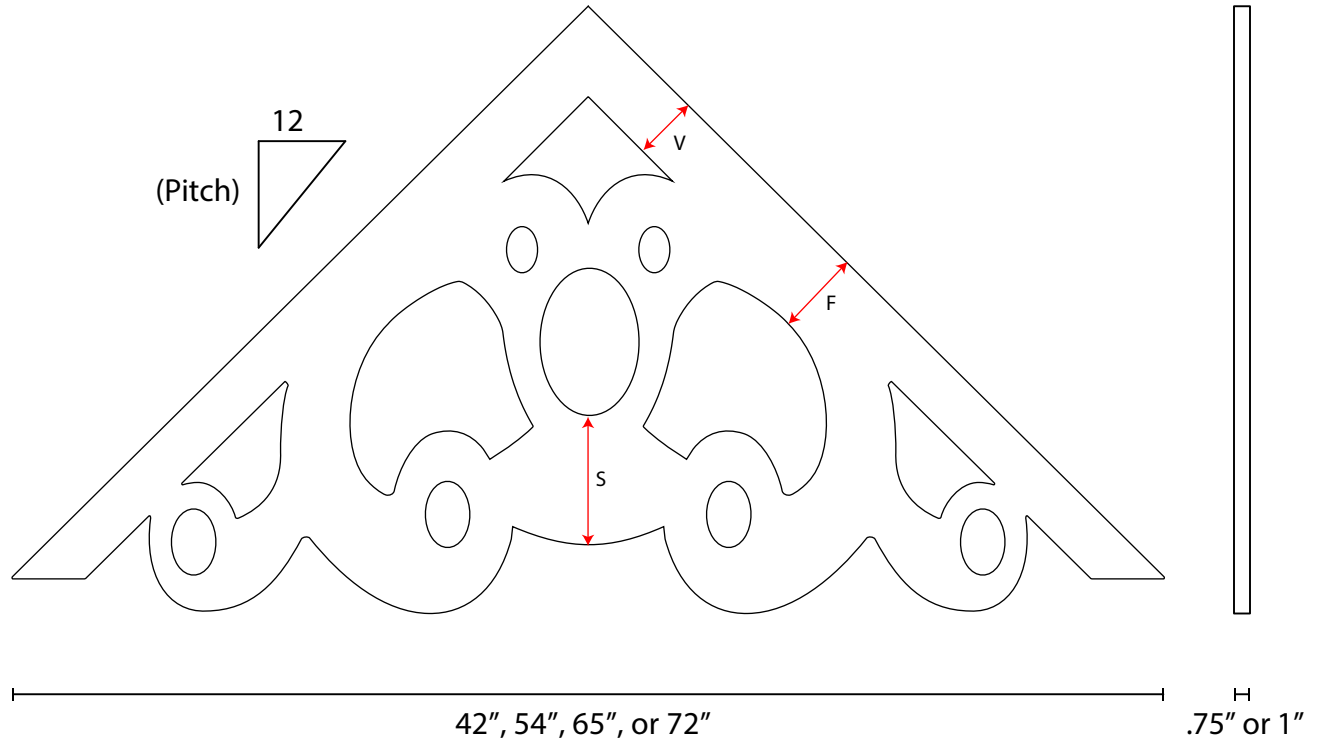

Product Sizing			
Pitch	V	Stretcher(S)	Frame (F)
4/12	2"	6"	4"
5/12	2"	6"	4"
6/12	2"	6"	4"
7/12	3"	8"	5"
8/12	3"	8"	5"
9/12	3"	8"	5"
10/12	3"	8"	5"
11/12	3"	8"	5"
12/12	3"	8"	5"
13/12	3"	8"	5"
14/12	3"	8"	5"
15/12	3"	8"	5"
16/12	3"	8"	5"

12/12 pitch illustrated

Pitch	Gingerbread Heights (inches)				HEIGHT
	Widths				
	42	54	65	72	
Thickness	.75	.75	1	1	
4/12	7.7	9.7	11.5	12.7	
5/12	9.6	12.1	14.3	15.8	
6/12	11.5	14.5	17.3	19.0	
7/12	13.4	16.9	20.1	22.2	
8/12	15.3	19.3	23.0	25.3	
9/12	17.3	21.8	25.9	28.5	
10/12	19.2	24.2	28.7	31.7	
11/12	21.1	26.6	31.6	34.8	
12/12	23.0	29.0	34.5	38.0	
13/12	24.9	31.4	37.4	41.2	
14/12	26.8	33.8	40.3	44.3	
15/12	28.8	36.3	43.1	47.5	
16/12	30.7	38.7	46.0	50.7	

Scale: Not to scale

Material: PVC