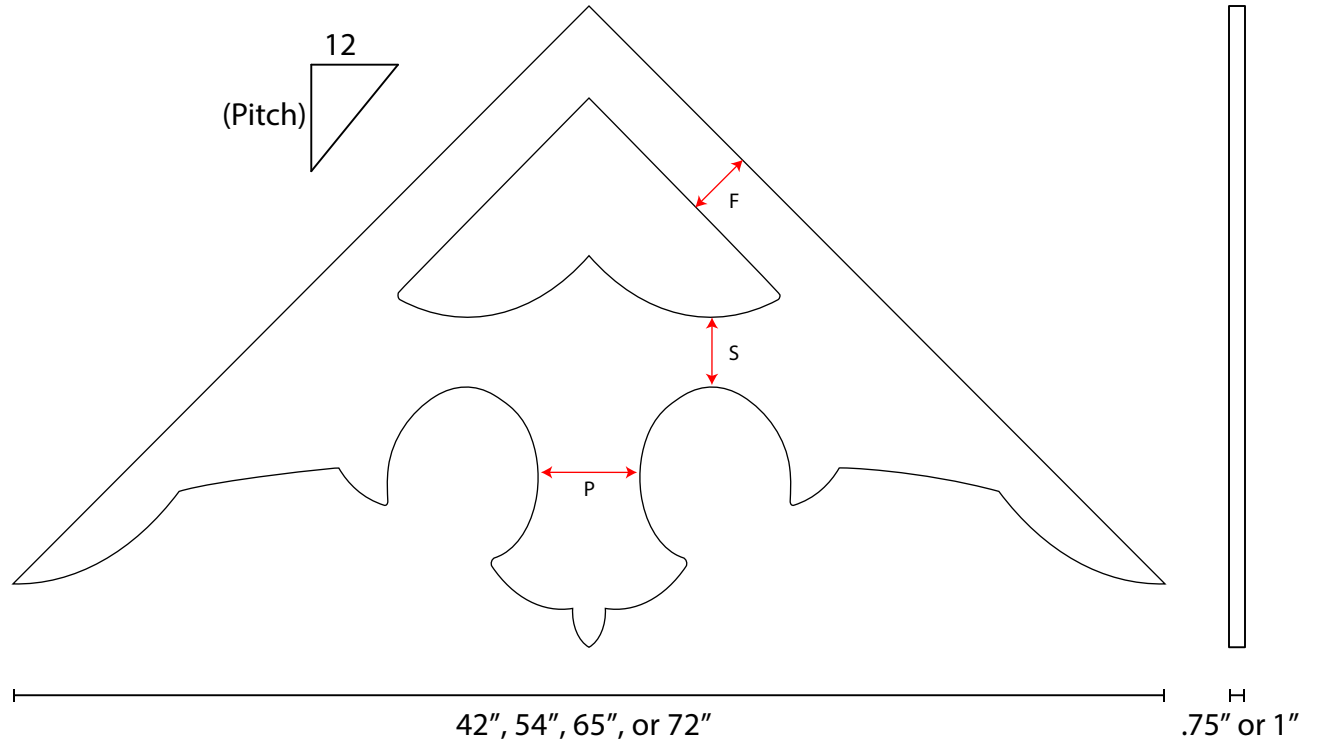

Product Sizing			
Pitch	Post(P)	Stretcher(S)	Frame (F)
4/12	5"	3-1/4"	3-1/4"
5/12	5"	3-1/4"	3-1/4"
6/12	5"	3-1/4"	3-1/4"
7/12	6"	4-1/4"	4-1/4"
8/12	6"	4-1/4"	4-1/4"
9/12	6"	4-1/4"	4-1/4"
10/12	6"	4-1/4"	4-1/4"
11/12	6"	4-1/4"	4-1/4"
12/12	6"	4-1/4"	4-1/4"
13/12	6"	4-1/4"	4-1/4"
14/12	6"	4-1/4"	4-1/4"
15/12	6"	4-1/4"	4-1/4"
16/12	6"	4-1/4"	4-1/4"

12/12 pitch illustrated

Pitch	Gingerbread Heights (inches)				HEIGHT
	Widths				
	42	54	65	72	
Thickness	.75	.75	1	1	
4/12	8.3	10.3	12.2	13.3	
5/12	10.4	12.9	15.2	16.7	
6/12	12.5	15.5	18.3	20.0	
7/12	14.6	18.1	21.3	23.3	
8/12	16.7	20.7	24.3	26.7	
9/12	18.8	23.3	27.4	30.0	
10/12	20.8	25.8	30.4	33.3	
11/12	22.9	28.4	33.5	36.7	
12/12	25.0	31.0	36.5	40.0	
13/12	27.1	33.6	39.5	43.3	
14/12	29.2	36.2	42.6	46.7	
15/12	31.3	38.8	45.6	50.0	
16/12	33.3	41.3	48.7	53.3	

Scale: Not to scale

Material: PVC