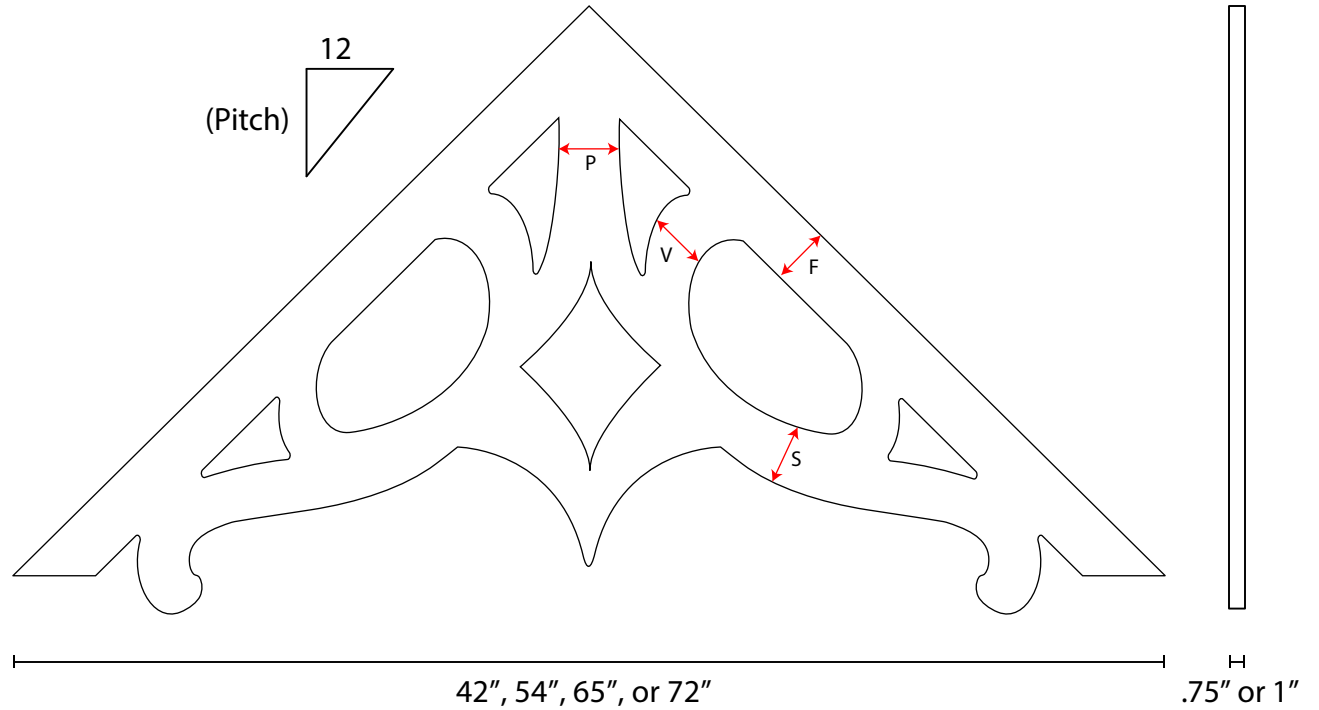

Product Sizing				
Pitch	Post(P)	Stretcher(S)	V	Frame (F)
4/12	3	3	3	2-3/4"
5/12	3	3	3	2-3/4"
6/12	3	3	3	2-3/4"
7/12	4"	3-3/4"	3-3/4"	3-1/2"
8/12	4"	3-3/4"	3-3/4"	3-1/2"
9/12	4"	3-3/4"	3-3/4"	3-1/2"
10/12	4"	3-3/4"	3-3/4"	3-1/2"
11/12	4"	3-3/4"	3-3/4"	3-1/2"
12/12	4"	3-3/4"	3-3/4"	3-1/2"
13/12	4"	3-3/4"	3-3/4"	3-1/2"
14/12	4"	3-3/4"	3-3/4"	3-1/2"
15/12	4"	3-3/4"	3-3/4"	3-1/2"
16/12	4"	3-3/4"	3-3/4"	3-1/2"

12/12 pitch illustrated

Pitch	Gingerbread Heights (inches)				HEIGHT
	Widths				
	42	54	65	72	
Thickness	.75	.75	1	1	
4/12	7.7	9.7	11.5	12.7	
5/12	9.6	12.1	14.3	15.8	
6/12	11.5	14.5	17.3	19.0	
7/12	13.4	16.9	20.1	22.2	
8/12	15.3	19.3	23.0	25.3	
9/12	17.3	21.8	25.9	28.5	
10/12	19.2	24.2	28.7	31.7	
11/12	21.1	26.6	31.6	34.8	
12/12	23.0	29.0	34.5	38.0	
13/12	24.9	31.4	37.4	41.2	
14/12	26.8	33.8	40.3	44.3	
15/12	28.8	36.3	43.1	47.5	
16/12	30.7	38.7	46.0	50.7	

Scale: Not to scale

Material: PVC