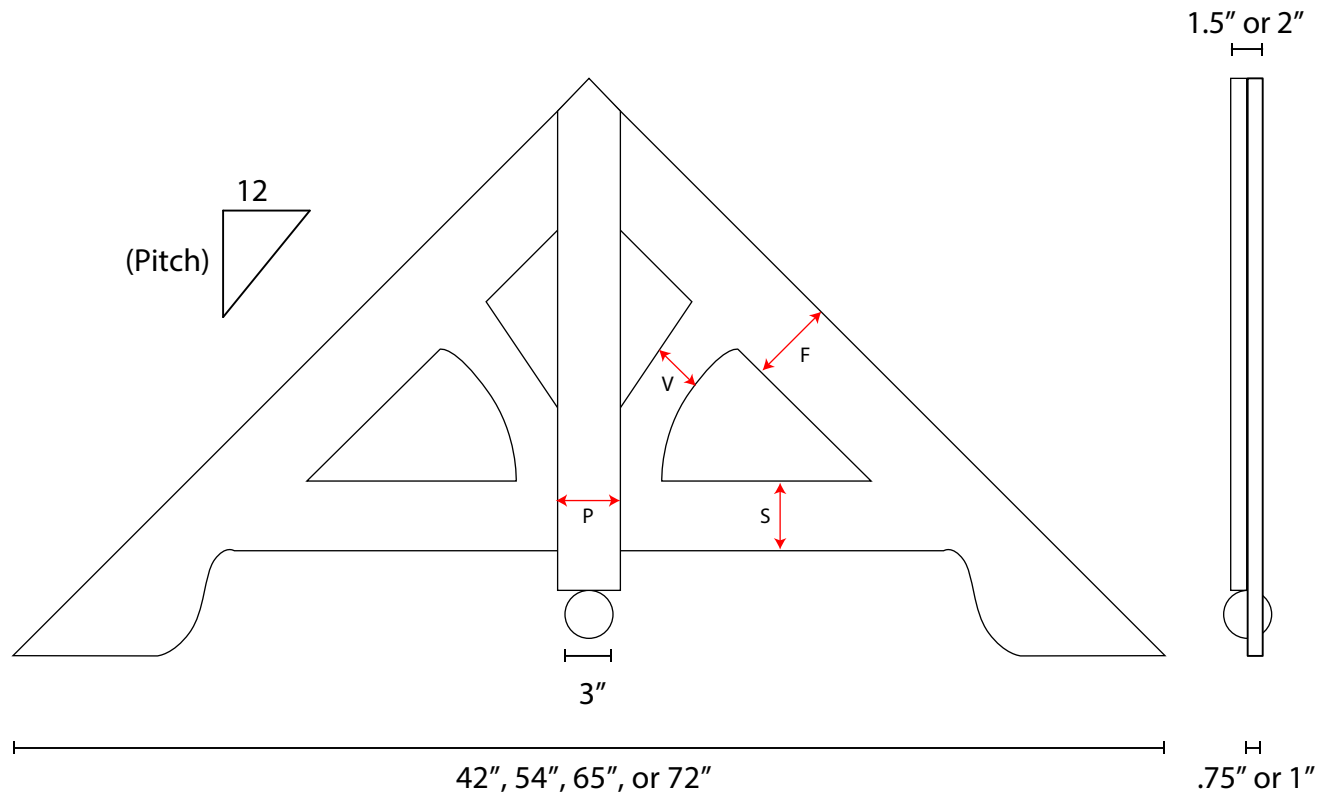

Product Sizing				
Pitch	Post(P)	Stretcher(S)	V	Frame (F)
4/12	3	3-1/4	2-3/4"	4-1/2"
5/12	3	3-1/4	2-3/4"	4-1/2"
6/12	3	3-1/4	2-3/4"	4-1/2"
7/12	4-1/4"	4-1/4"	3"	5-1/4"
8/12	4-1/4"	4-1/4"	3"	5-1/4"
9/12	4-1/4"	4-1/4"	3"	5-1/4"
10/12	4-1/4"	4-1/4"	3"	5-1/4"
11/12	4-1/4"	4-1/4"	3"	5-1/4"
12/12	4-1/4"	4-1/4"	3"	5-1/4"
13/12	4-1/4"	4-1/4"	3"	5-1/4"
14/12	4-1/4"	4-1/4"	3"	5-1/4"
15/12	4-1/4"	4-1/4"	3"	5-1/4"
16/12	4-1/4"	4-1/4"	3"	5-1/4"

12/12 pitch illustrated

Pitch	Gingerbread Heights (inches)				HEIGHT
	Widths				
	42	54	65	72	
Thickness	1.5	1.5	2	2	
4/12	7	9	10.83	12	
5/12	8.75	11.25	13.5	15	
6/12	10.5	13.5	16.25	18	
7/12	12.25	15.75	18.96	21	
8/12	14	18	21.67	24	
9/12	15.75	20.25	24.38	27	
10/12	17.5	22.5	27.08	30	
11/12	19.25	24.75	29.79	33	
12/12	21	27	32.5	36	
13/12	22.75	29.25	35.21	39	
14/12	24.5	31.5	37.92	42	
15/12	26.25	33.75	40.63	45	
16/12	28	36	43.33	48	

Material: PVC