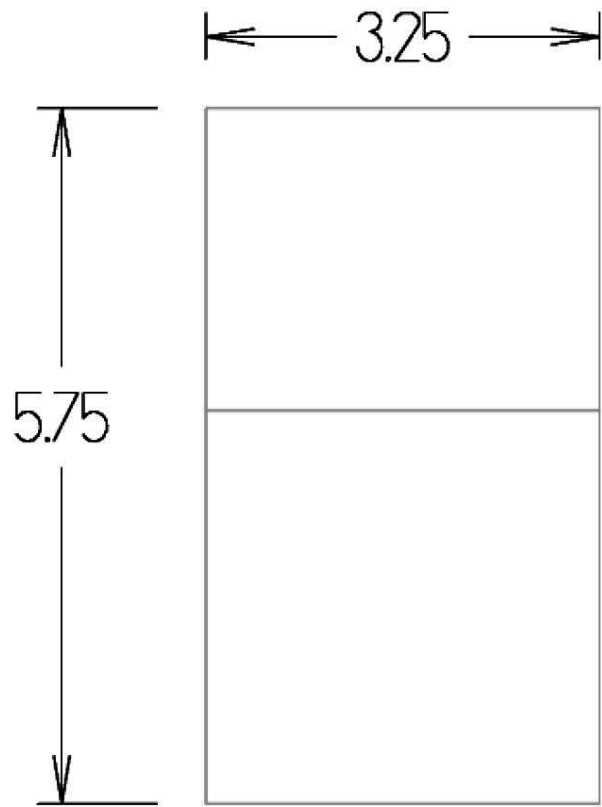

Innovative PVC Systems

CUSTOMER APPROVAL

GBP6000

DATE
June 29, 2018

Drawn by: HM
Material: PVC

Scale: Not to scale
Texture: Smooth

Innovative PVC Systems

CUSTOMER APPROVAL

GBP6000-2

DATE
June 29, 2018

Drawn by: HM
Material: PVC

Scale: Not to scale
Texture: Smooth