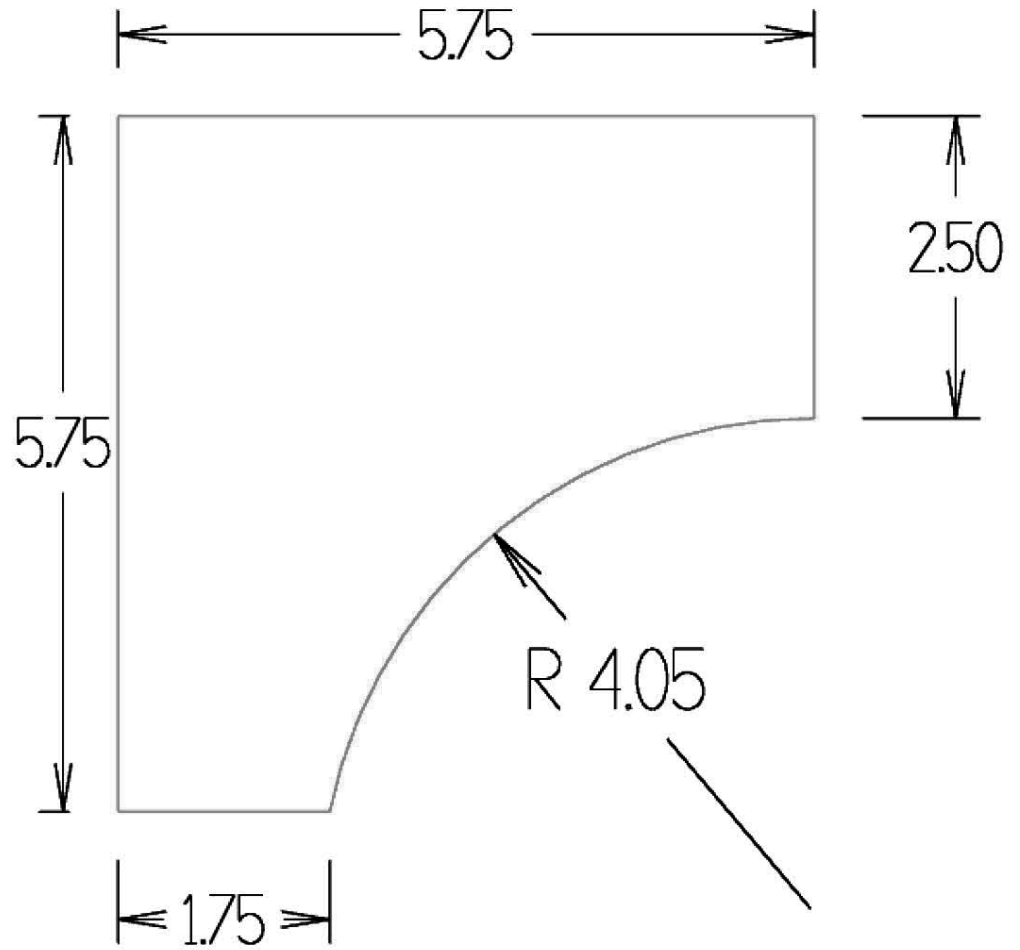

Innovative PVC Systems

CUSTOMER APPROVAL

GBP6000

DATE
June 29, 2018

Drawn by: HM
Material: PVC

Scale: Not to scale
Texture: Smooth

Innovative PVC Systems

CUSTOMER APPROVAL

GBP6000-2

DATE
June 29, 2018

Drawn by: HM
Material: PVC

Scale: Not to scale
Texture: Smooth