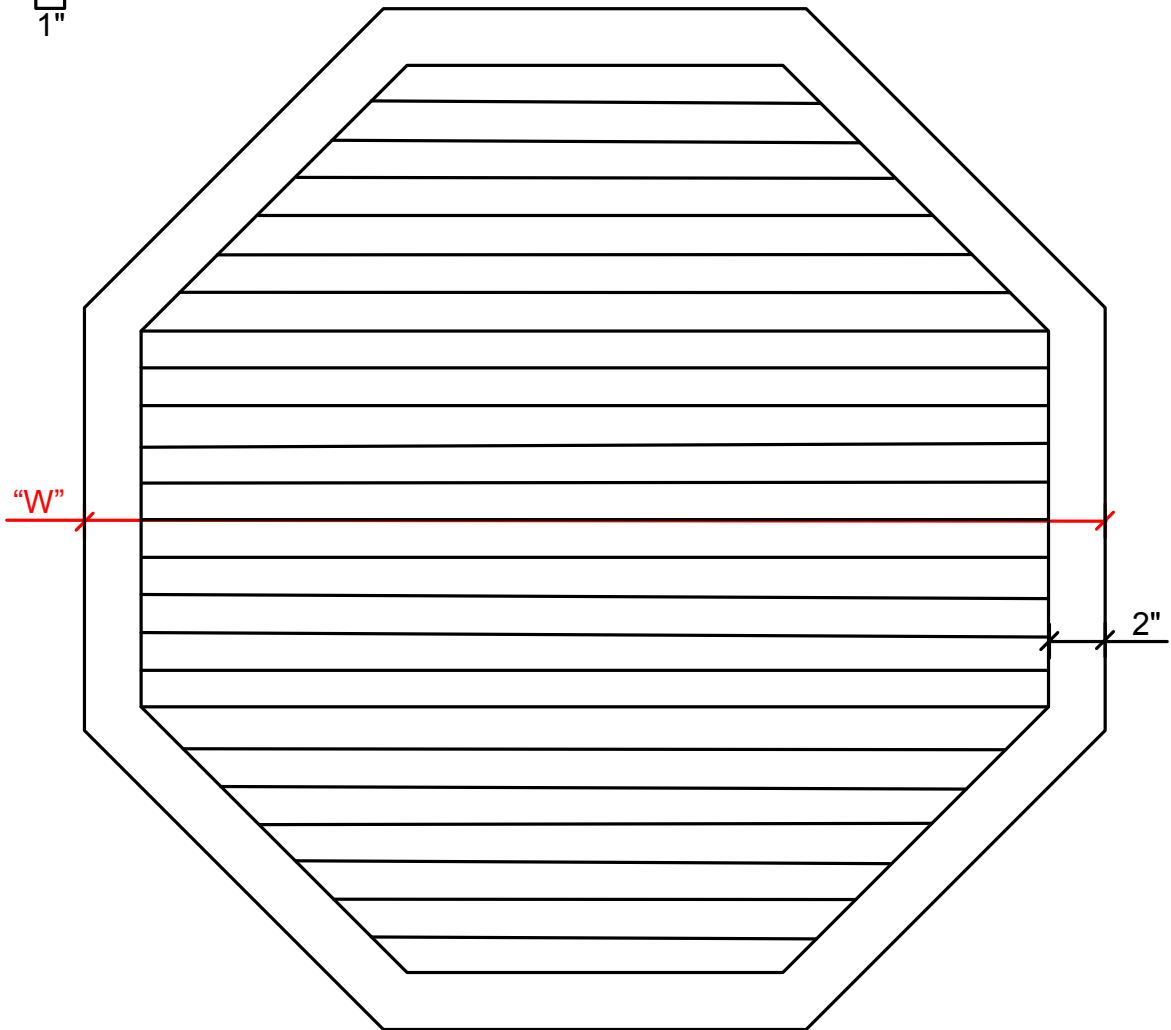

Innovative PVC Systems

Louvre, Closed Octagon 4/4" x 2" Frame

LOUVRE FRAME
OPTIONS

Closed Louvre, Octagon

Product Code: LCP3L-(W)

Drawing #: D38

Date: Feb 14, 2017

Innovative PVC Systems