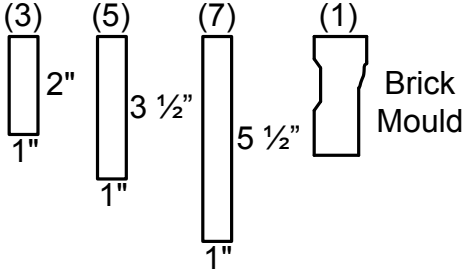

Innovative PVC Systems

Louvre, Closed Octagon 4/4" x 2" Frame

LOUVRE FRAME
OPTIONS

Closed Louvre, Octagon

Product Code: LCP3L-(W)

Drawing #: D38

Date: Feb 14, 2017

Innovative PVC Systems