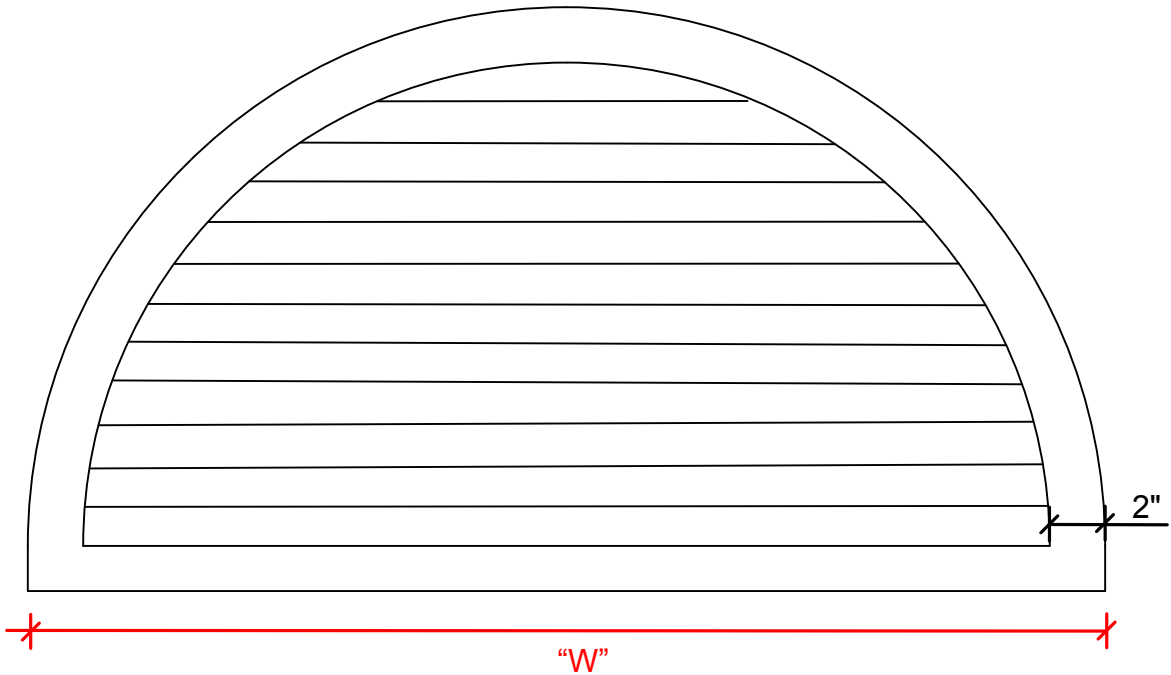

**LOUVRE FRAME
OPTIONS**

Closed Louvre, 1/2 Round

Product Code: LCP3E-(W)

Drawing #: D39

Date: Feb 13, 2017