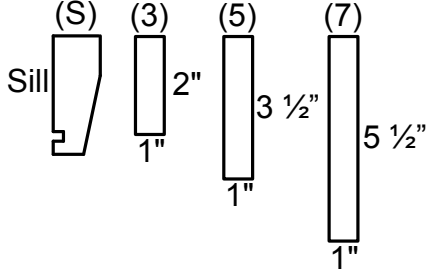

**LOUVRE FRAME
OPTIONS**

Closed Louvre, 1/2 Round

Product Code: LCP3E-(W)

Drawing #: D39

Date: Feb 13, 2017