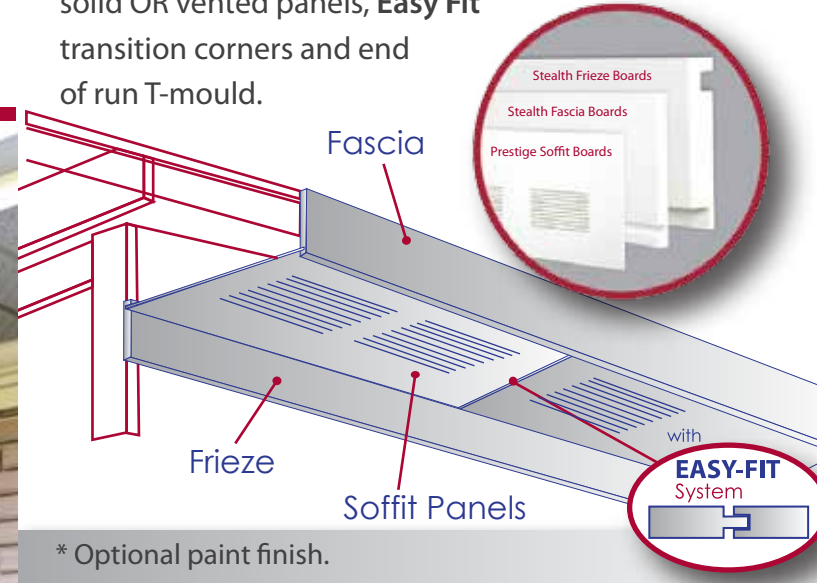

Prestige
GABLES
Innovative PVC Systems

Prestige
SOFFIT
Innovative PVC Systems

Prestige
LOUVRE
Innovative PVC Systems

Custom Shapes & Sizes Available

Prestige
SHUTTERS
Innovative PVC Systems

WWW.PRESTIGEDIY.COM

Prestige
BRACKETS
Innovative PVC Systems

Easy Fit

Prestige DIY Products™ makes it **Easy** with Prestige Soffit! Standard widths of 12" & 16" at 4' lengths, utilizing innovative **Easy Fit** assembly and expansion joint. Prestige Soffit complete installation program supplies solid OR vented panels, **Easy Fit** transition corners and end of run T-mould.