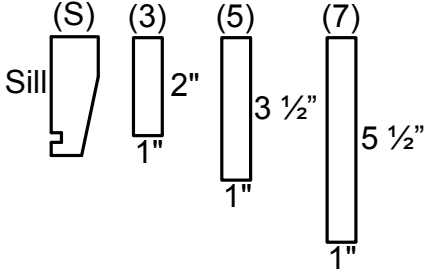

Innovative PVC Systems

Louvre, Closed Arch Top 4/4" x 2" Frame

LOUVRE FRAME
OPTIONS

Closed Louvre, Arch Top

Product Code: LCP3H-W(H)

Drawing #: D34

Date: Feb 14, 2017

Innovative PVC Systems