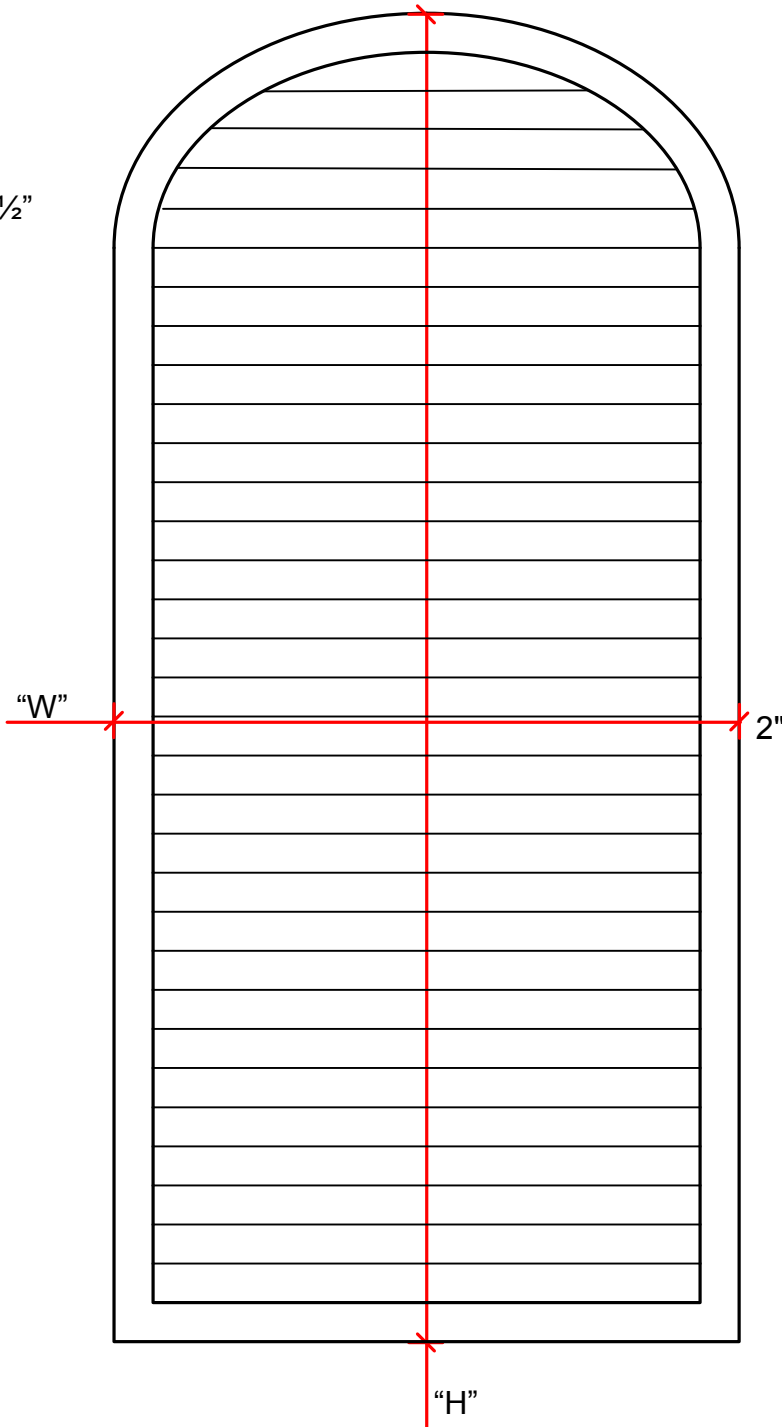

Innovative PVC Systems

Louvre, Closed Arch Top 4/4" x 2" Frame

LOUVRE FRAME
OPTIONS

Closed Louvre, Arch Top

Product Code: LCP3H-W(H)

Drawing #: D34

Date: Feb 14, 2017

Innovative PVC Systems